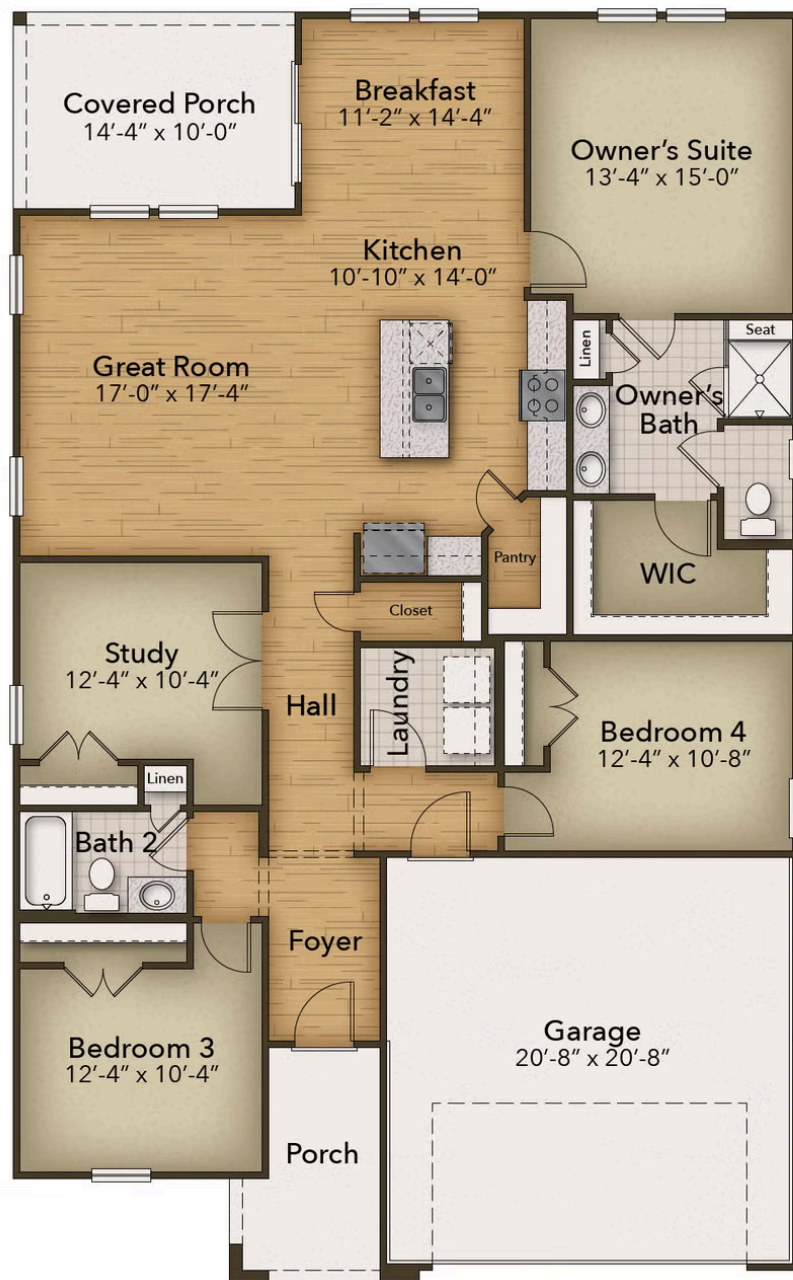

FIRST FLOOR

CONTACT US 757-550-2617

WWW.CESHOMES.COM