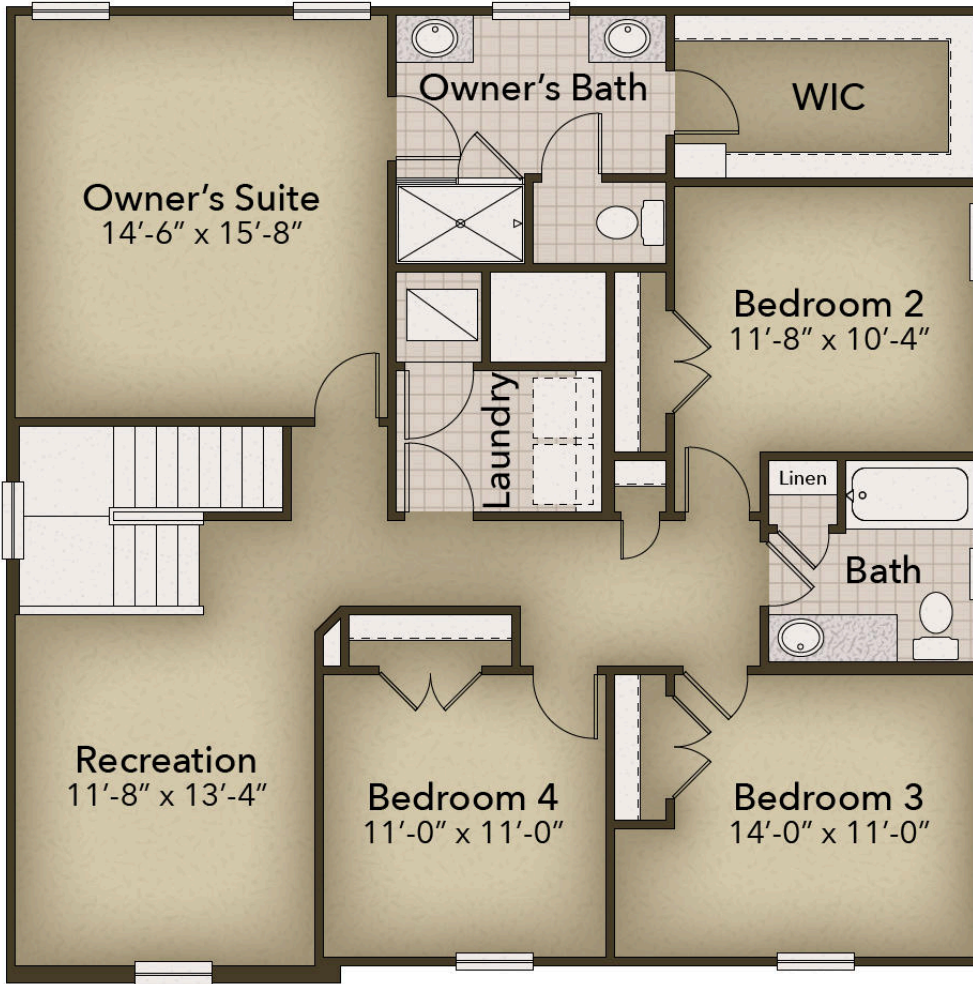

SECOND FLOOR

CONTACT US 757-550-2617

WWW.CHESHOMES.COM