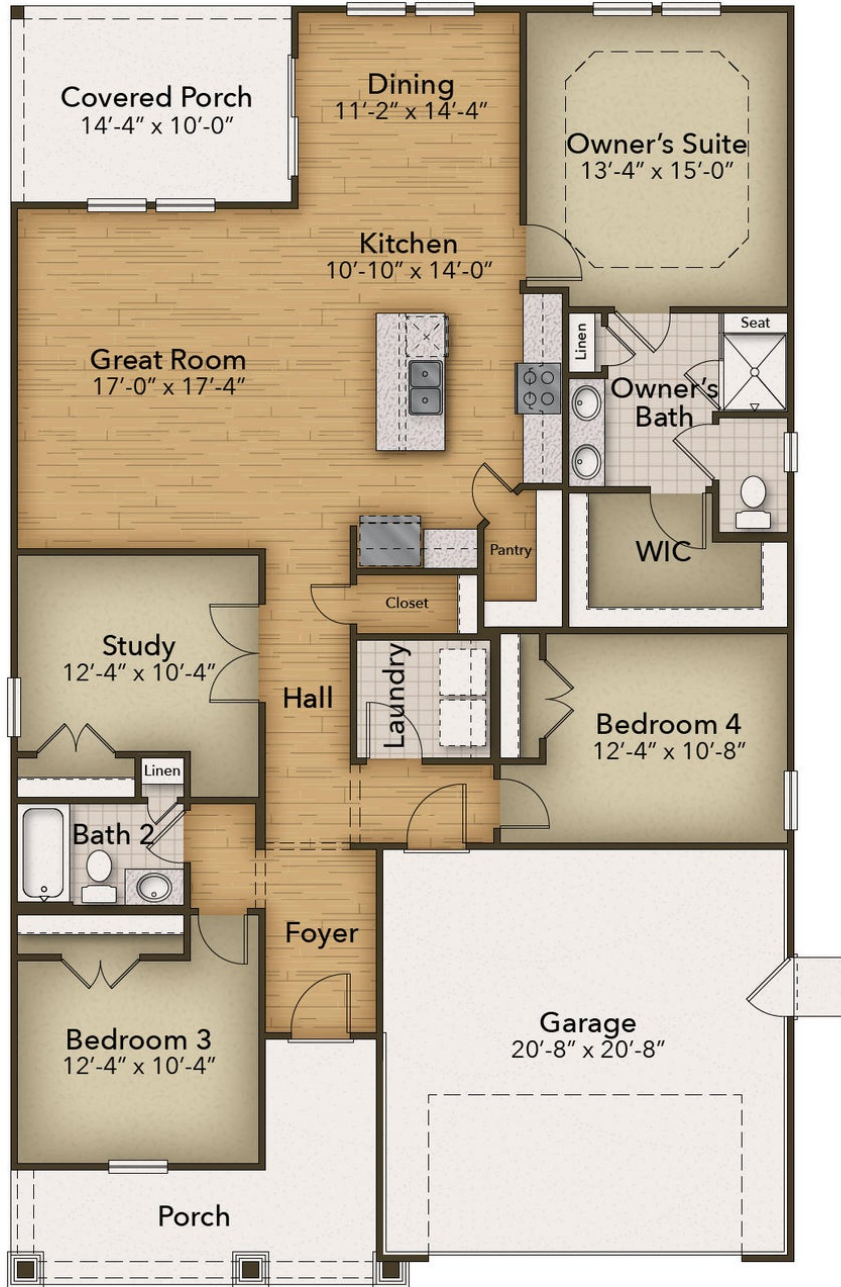

Goose Marsh Community

The Redbud Floor Plan

Discover the Redbud: where indulgent living meets ultimate tranquility. Unleash your inner chef in a gourmet kitchen, equipped with a pantry, center island, and ample space perfect for whipping up delectable masterpieces - or even takeout! After savoring every tasty bite, escape into your very own rejuvenating sanctuary - the luxurious Owner's Suite, featuring a dreamy tray ceiling bedroom and an exclusive bath lavished with double sinks, a walk-in shower & closet duo. And, when you're ready to soak in the blissful South Carolina weather, seamlessly drift outdoors to the enchanting porch effortlessly connected with the Great Room. Welcome to the Redbud, where every moment is a celebration of life!

\$369,900

4 Bedrooms

2.0 Bathrooms

1,847 Sq.Ft.

1 Stories

2 Car Garage

CONTACT US 757-550-2617

WWW.CESHOMES.COM