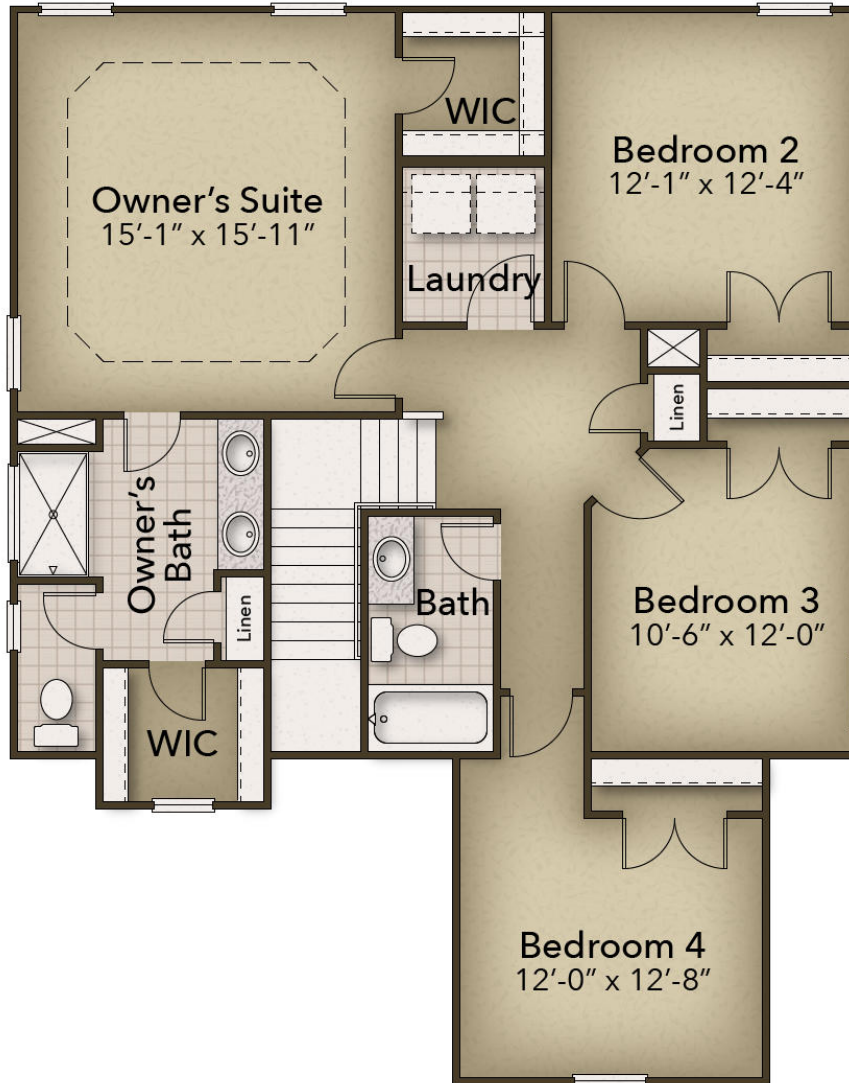

SECOND FLOOR

CONTACT US 757-550-2617

WWW.CESHOMES.COM