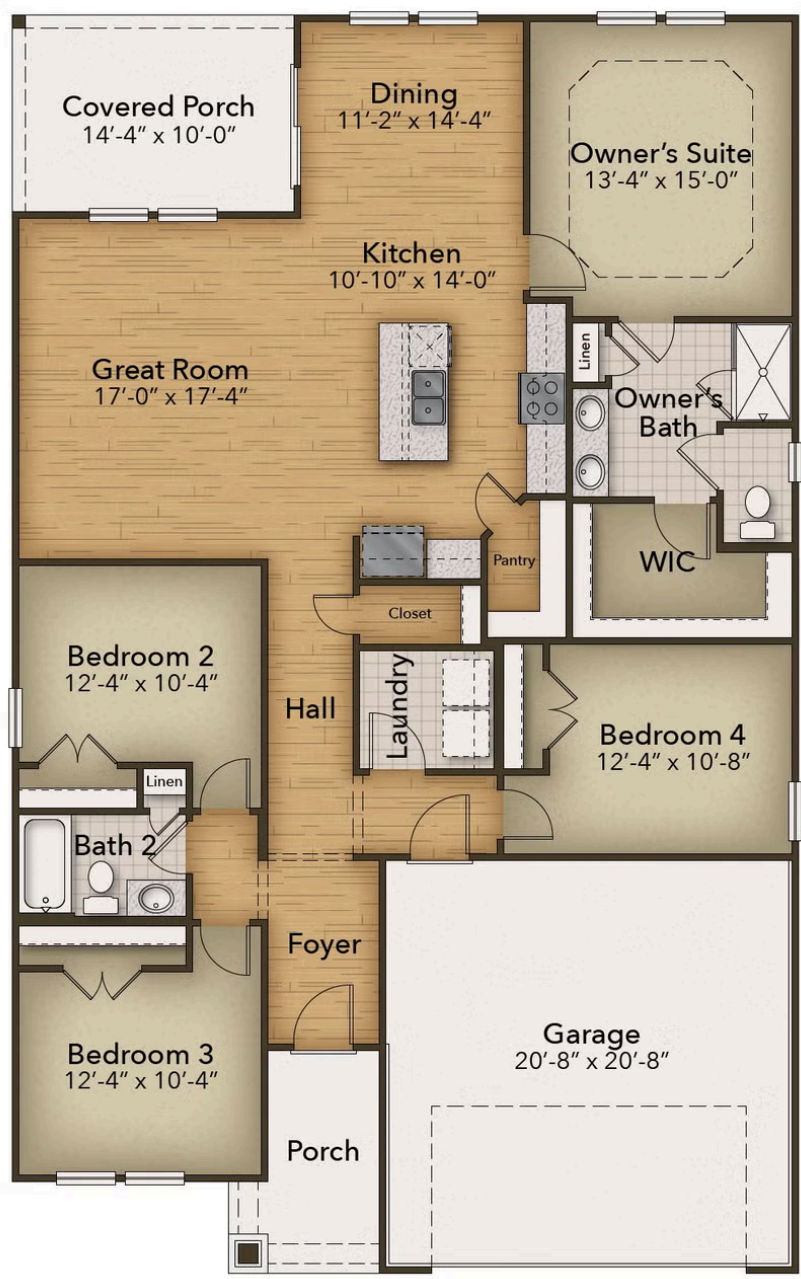

# From \$369,900

Welcome to the Redbud - a stunning coastal-inspired home with first-floor features that will take your breath away. As you step onto the covered front porch, get ready to be wowed by the foyer and wide hallway leading into the great room. This is where comfort meets luxury. With two spacious bedrooms and a full bath on the left, along with a hidden laundry room, you'll have everything you need and more. But that's not all - create the perfect ambiance in the great room with a fireplace. And when it comes to entertaining, the gourmet island in the kitchen will be your best friend. Not only does it offer additional seating, but also plenty of counter space for big dinner parties and cooking up a storm. For more intimate meals, take a step into the extended breakfast area, where you'll be surrounded by breathtaking views of the backyard. And when you're ready to kick back and relax, simply breeze through the sliding glass doors onto the large covered porch - the perfect spot for enjoying those South Carolina evenings. So come on in, and experience the magic of the ...

 3 Bedrooms

 2.0 Bathrooms

 1,847 Sq.Ft.

 1 Stories

 2 Car Garage

CONTACT US 757-550-2617

WWW.CHESHOMES.COM

Chesapeake Homes continuously improves home designs and reserves the right to modify home features and specifications without notice or obligation. Square footage and measurements are approximate. Renderings of elevations are artist's concepts. Floor plans vary per elevation. Chesapeake Homes standard features vary by home design and location, please refer to the included features sheet for the community to define specifications. This brochure is for illustrative purposes and not part of the legal contract. Please ask Sales Associate for complete details. © 2026 Chesapeake Homes. Current information as 12th June 2026