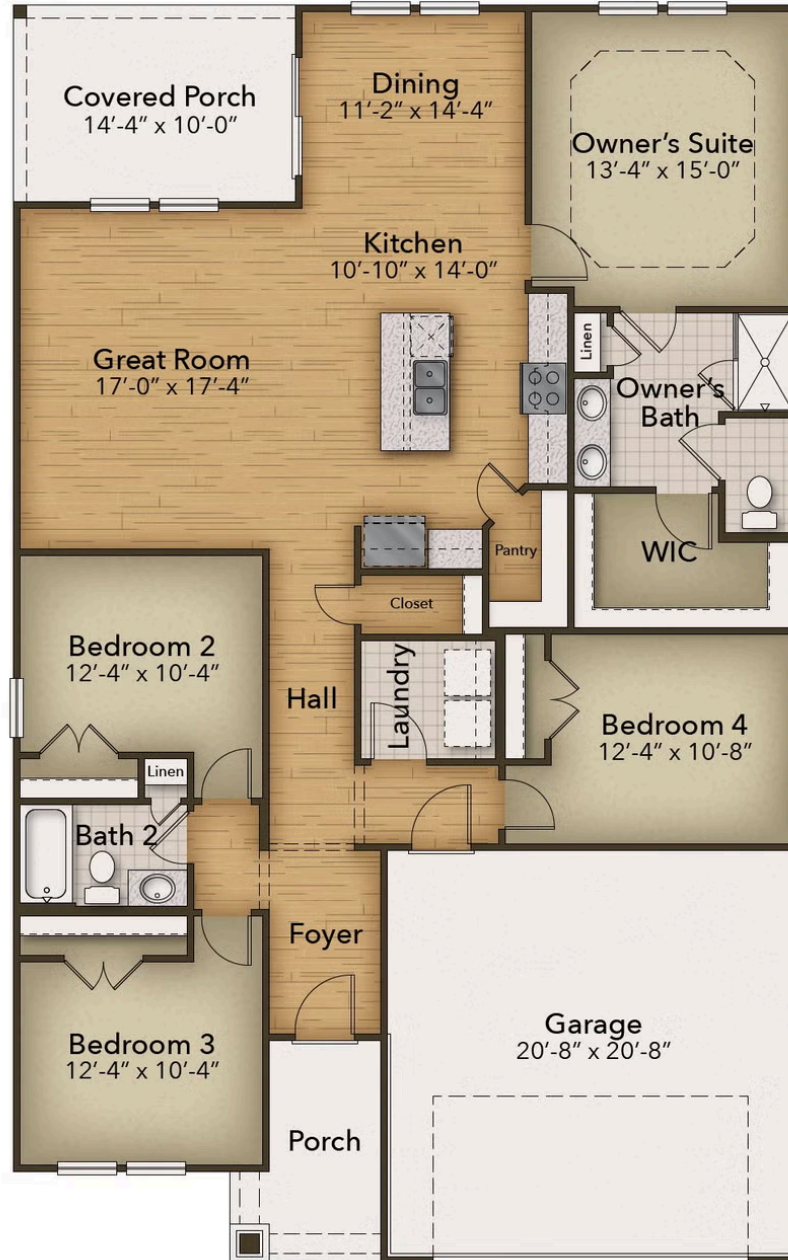

# From \$369,900

Welcome to the Redbud - a stunning coastal-inspired home with first-floor features that will take your breath away. As you step onto the covered front porch, get ready to be wowed by the foyer and wide hallway leading into the great room. This is where comfort meets luxury. With two spacious bedrooms and a full bath on the left, along with a hidden laundry room, you'll have everything you need and more. But that's not all - create the perfect ambiance in the great room with a fireplace. And when it comes to entertaining, the gourmet island in the kitchen will be your best friend. Not only does it offer additional seating, but also plenty of counter space for big dinner parties and cooking up a storm. For more intimate meals, take a step into the extended breakfast area, where you'll be surrounded by breathtaking views of the backyard. And when you're ready to kick back and relax, simply breeze through the sliding glass doors onto the large covered porch - the perfect spot for enjoying those South Carolina evenings. So come on in, and experience the magic of the ...

**3 Bedrooms**

**2.0 Bathrooms**

**1,847 Sq.Ft.**

**1 Stories**

**2 Car Garage**

**CONTACT US 757-550-2617**

**WWW.CESHOMES.COM**

Chesapeake Homes continuously improves home designs and reserves the right to modify home features and specifications without notice or obligation. Square footage and measurements are approximate. Renderings of elevations are artist's concepts. Floor plans vary per elevation. Chesapeake Homes standard features vary by home design and location, please refer to the included features sheet for the community to define specifications. This brochure is for illustrative purposes and not part of the legal contract. Please ask Sales Associate for complete details. © 2026 Chesapeake Homes. Current information as 21st May 2026