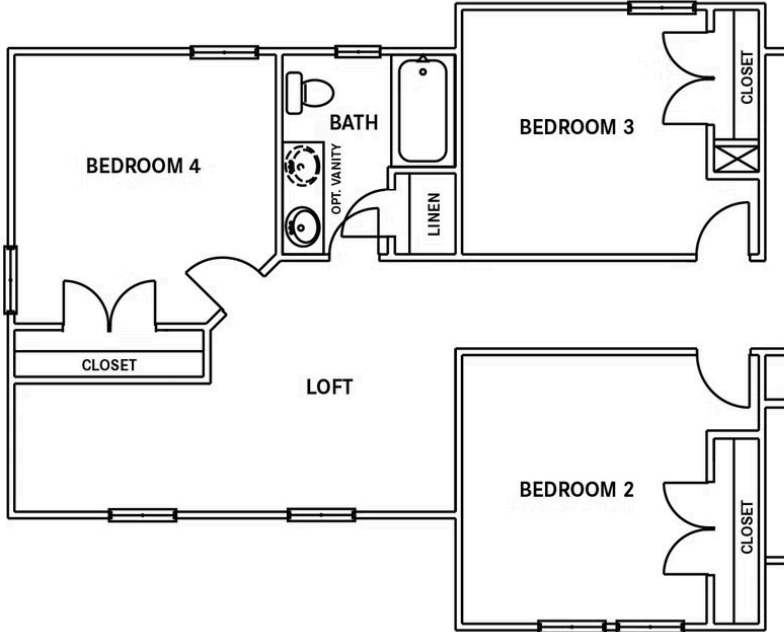

## From \$356,900

The Rhapsody Basement offers 2,503 square feet of life-enhancing space. Complete with three to five bedrooms, two and a half to four and a half bathrooms, and a two-car garage, this two-story home is the perfect combination of elegant and functional space. From a covered porch, walk into an open and connected kitchen, dining, and great room area that is ideal for both large gatherings or smaller family meals. Just beyond the great room, walk out to a large patio or optional covered porch to enjoy a bit of fresh air year-round. Upstairs, find an enormous master suite alongside two additional bedrooms, both with ample closet space. Offering an extra sense of harmony, the master suite features a tray ceiling, spacious walk-in closet, and luxurious master bathroom. An upstairs laundry room adds convenience to your everyday routine, as well. This model's diverse floor plan options also allow for an added loft, fourth bedroom, or additional full bathroom. Downstairs, an optional finished basement provides a huge amount of additional space. Featuring an additional bedroom with a walk-in closet, full bathroom, large recreational room, patio, mechanical or storage space, and an optional wet bar, ...

## SECOND FLOOR

CONTACT US 757-550-2617

WWW.CESHOMES.COM

**OPTIONS**

OPT. SECOND FLOOR PLAN AT ROOMS OVER GARAGE

OPT. SHOWER  
SECOND FLOOR OPTIONS

OPT. FLUSH  
COUNTER TOP

ALT. SECOND FLOOR PLAN AT ELEVATION C/D