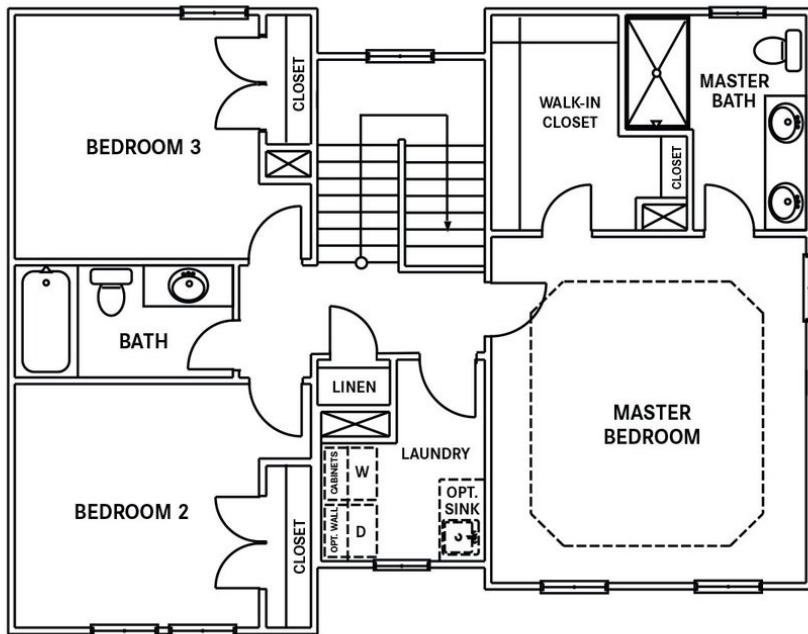

From \$356,900

The Rhapsody Basement offers 2,503 square feet of life-enhancing space. Complete with three to five bedrooms, two and a half to four and a half bathrooms, and a two-car garage, this two-story home is the perfect combination of elegant and functional space. From a covered porch, walk into an open and connected kitchen, dining, and great room area that is ideal for both large gatherings or smaller family meals. Just beyond the great room, walk out to a large patio or optional covered porch to enjoy a bit of fresh air year-round. Upstairs, find an enormous master suite alongside two additional bedrooms, both with ample closet space. Offering an extra sense of harmony, the master suite features a tray ceiling, spacious walk-in closet, and luxurious master bathroom. An upstairs laundry room adds convenience to your everyday routine, as well. This model's diverse floor plan options also allow for an added loft, fourth bedroom, or additional full bathroom. Downstairs, an optional finished basement provides a huge amount of additional space. Featuring an additional bedroom with a walk-in closet, full bathroom, large recreational room, patio, mechanical or storage space, and an optional wet bar, ...

CONTACT US 757-550-2617

WWW.CESHOMES.COM

SECOND FLOOR

CONTACT US 757-550-2617

WWW.CESHOMES.COM

OPTIONS

OPT. SECOND FLOOR PLAN AT ROOMS OVER GARAGE

OPT. SHOWER
SECOND FLOOR OPTIONS

OPT. FLUSH
COUNTER TOP

ALT. SECOND FLOOR PLAN AT ELEVATION C/D

OPT. COVERED
PORCH

CONTACT US 757-550-2617

WWW.CESHOMES.COM

OPTIONAL FINISHED BASEMENT

**OPT. FINISHED BASEMENT
INCLUDES REC ROOM,
BEDROOM, & BATHROOM**