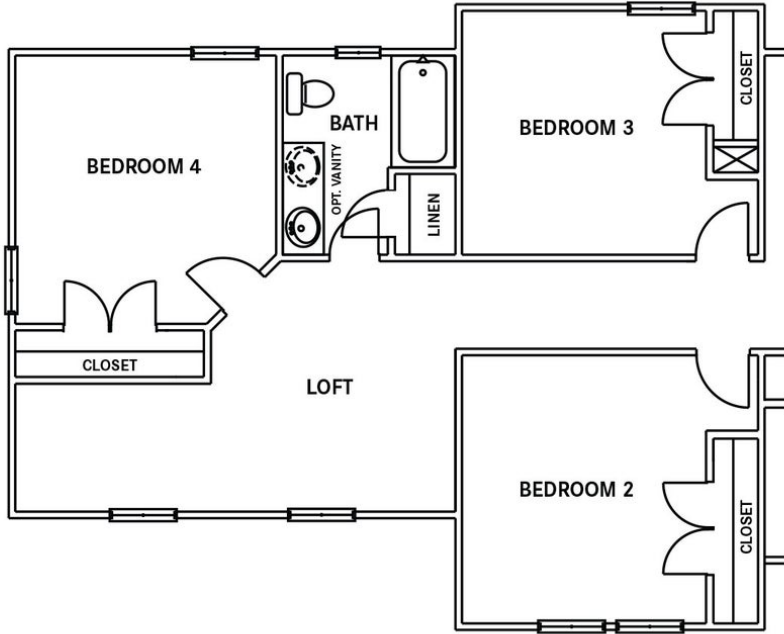

From \$356,900

The Rhapsody Basement offers 2,503 square feet of life-enhancing space. Complete with three to five bedrooms, two and a half to four and a half bathrooms, and a two-car garage, this two-story home is the perfect combination of elegant and functional space. From a covered porch, walk into an open and connected kitchen, dining, and great room area that is ideal for both large gatherings or smaller family meals. Just beyond the great room, walk out to a large patio or optional covered porch to enjoy a bit of fresh air year-round. Upstairs, find an enormous master suite alongside two additional bedrooms, both with ample closet space. Offering an extra sense of harmony, the master suite features a tray ceiling, spacious walk-in closet, and luxurious master bathroom. An upstairs laundry room adds convenience to your everyday routine, as well. This model's diverse floor plan options also allow for an added loft, fourth bedroom, or additional full bathroom. Downstairs, an optional finished basement provides a huge amount of additional space. Featuring an additional bedroom with a walk-in closet, full bathroom, large recreational room, patio, mechanical or storage space, and an optional wet bar, ...

CONTACT US 757-550-2617

WWW.CESHOMES.COM

SECOND FLOOR

CONTACT US 757-550-2617

WWW.CESHOMES.COM

OPTIONS

OPT. SECOND FLOOR PLAN AT ROOMS OVER GARAGE

OPT. SHOWER
SECOND FLOOR OPTIONS

OPT. FLUSH
COUNTER TOP

ALT. SECOND FLOOR PLAN AT ELEVATION C/D

OPT. COVERED
PORCH

CONTACT US 757-550-2617

WWW.CESHOMES.COM

OPTIONAL FINISHED BASEMENT

**OPT. FINISHED BASEMENT
INCLUDES REC ROOM,
BEDROOM, & BATHROOM**