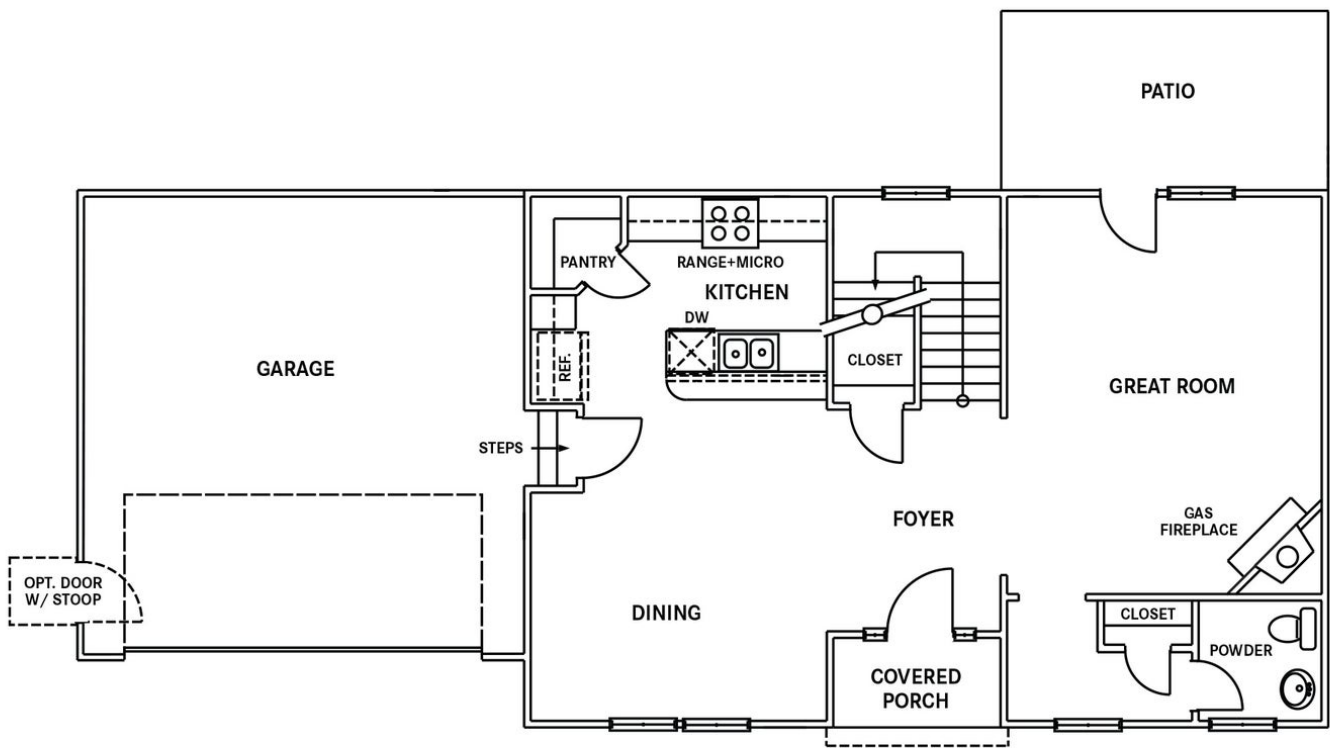

FIRST FLOOR

CONTACT US 757-550-2617

WWW.CESHOMES.COM