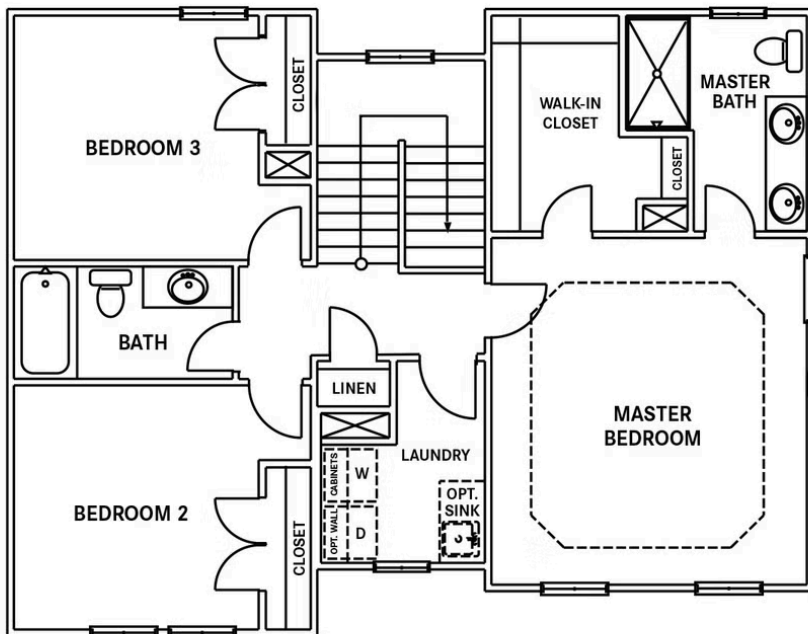

## From \$356,900

The Rhapsody Basement offers 2,503 square feet of life-enhancing space. Complete with three to five bedrooms, two and a half to four and a half bathrooms, and a two-car garage, this two-story home is the perfect combination of elegant and functional space. From a covered porch, walk into an open and connected kitchen, dining, and great room area that is ideal for both large gatherings or smaller family meals. Just beyond the great room, walk out to a large patio or optional covered porch to enjoy a bit of fresh air year-round. Upstairs, find an enormous master suite alongside two additional bedrooms, both with ample closet space. Offering an extra sense of harmony, the master suite features a tray ceiling, spacious walk-in closet, and luxurious master bathroom. An upstairs laundry room adds convenience to your everyday routine, as well. This model's diverse floor plan options also allow for an added loft, fourth bedroom, or additional full bathroom. Downstairs, an optional finished basement provides a huge amount of additional space. Featuring an additional bedroom with a walk-in closet, full bathroom, large recreational room, patio, mechanical or storage space, and an optional wet bar, ...

## SECOND FLOOR

CONTACT US 757-550-2617

WWW.CESHOMES.COM

**OPTIONS**

OPT. SECOND FLOOR PLAN AT ROOMS OVER GARAGE

OPT. SHOWER  
SECOND FLOOR OPTIONS

OPT. FLUSH  
COUNTER TOP

ALT. SECOND FLOOR PLAN AT ELEVATION C/D