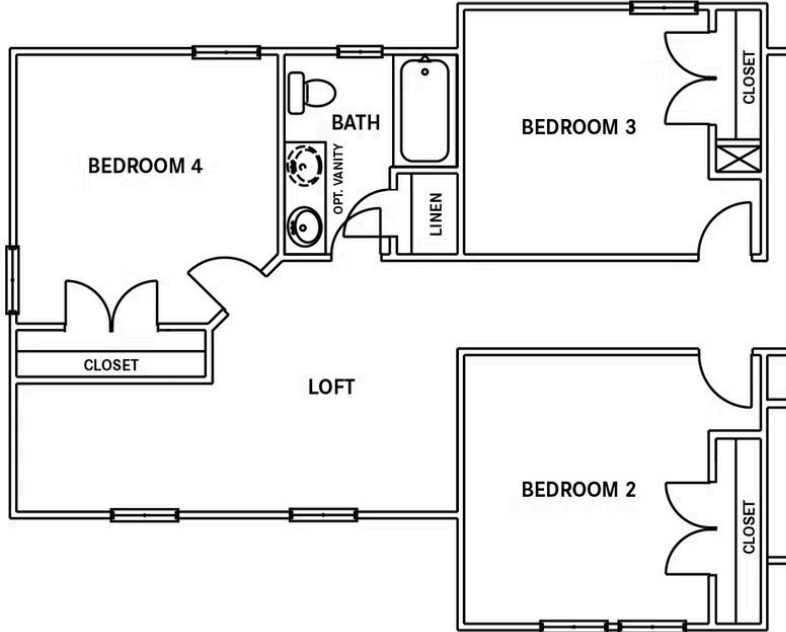

From \$356,900

The Rhapsody Basement offers 2,503 square feet of life-enhancing space. Complete with three to five bedrooms, two and a half to four and a half bathrooms, and a two-car garage, this two-story home is the perfect combination of elegant and functional space. From a covered porch, walk into an open and connected kitchen, dining, and great room area that is ideal for both large gatherings or smaller family meals. Just beyond the great room, walk out to a large patio or optional covered porch to enjoy a bit of fresh air year-round. Upstairs, find an enormous master suite alongside two additional bedrooms, both with ample closet space. Offering an extra sense of harmony, the master suite features a tray ceiling, spacious walk-in closet, and luxurious master bathroom. An upstairs laundry room adds convenience to your everyday routine, as well. This model's diverse floor plan options also allow for an added loft, fourth bedroom, or additional full bathroom. Downstairs, an optional finished basement provides a huge amount of additional space. Featuring an additional bedroom with a walk-in closet, full bathroom, large recreational room, patio, mechanical or storage space, and an optional wet bar, ...

CONTACT US 757-550-2617

WWW.CESHOMES.COM

SECOND FLOOR

CONTACT US 757-550-2617

WWW.CESHOMES.COM

OPTIONS

OPT. SECOND FLOOR PLAN AT ROOMS OVER GARAGE

OPT. SHOWER
SECOND FLOOR OPTIONS

OPT. FLUSH
COUNTER TOP

ALT. SECOND FLOOR PLAN AT ELEVATION C/D

OPT. COVERED
PORCH

CONTACT US 757-550-2617

WWW.CESHOMES.COM

OPTIONAL FINISHED BASEMENT

**OPT. FINISHED BASEMENT
INCLUDES REC ROOM,
BEDROOM, & BATHROOM**