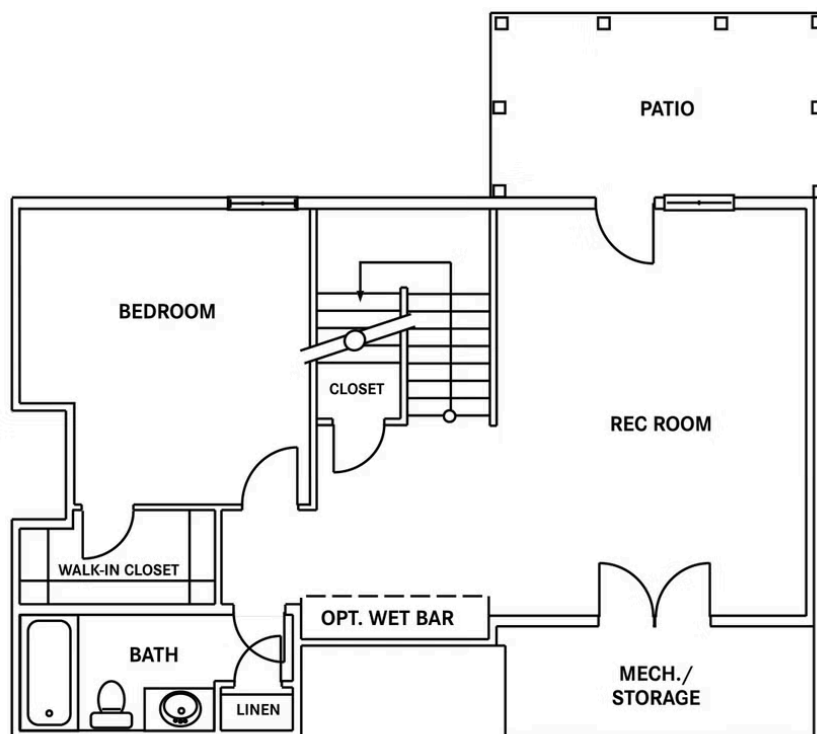

## From \$356,900

The Rhapsody Basement offers 2,503 square feet of life-enhancing space. Complete with three to five bedrooms, two and a half to four and a half bathrooms, and a two-car garage, this two-story home is the perfect combination of elegant and functional space. From a covered porch, walk into an open and connected kitchen, dining, and great room area that is ideal for both large gatherings or smaller family meals. Just beyond the great room, walk out to a large patio or optional covered porch to enjoy a bit of fresh air year-round. Upstairs, find an enormous master suite alongside two additional bedrooms, both with ample closet space. Offering an extra sense of harmony, the master suite features a tray ceiling, spacious walk-in closet, and luxurious master bathroom. An upstairs laundry room adds convenience to your everyday routine, as well. This model's diverse floor plan options also allow for an added loft, fourth bedroom, or additional full bathroom. Downstairs, an optional finished basement provides a huge amount of additional space. Featuring an additional bedroom with a walk-in closet, full bathroom, large recreational room, patio, mechanical or storage space, and an optional wet bar, ...

## SECOND FLOOR

CONTACT US 757-550-2617

WWW.CESHOMES.COM

**OPTIONS**

OPT. SECOND FLOOR PLAN AT ROOMS OVER GARAGE

OPT. SHOWER  
SECOND FLOOR OPTIONS

OPT. FLUSH  
COUNTER TOP

ALT. SECOND FLOOR PLAN AT ELEVATION C/D