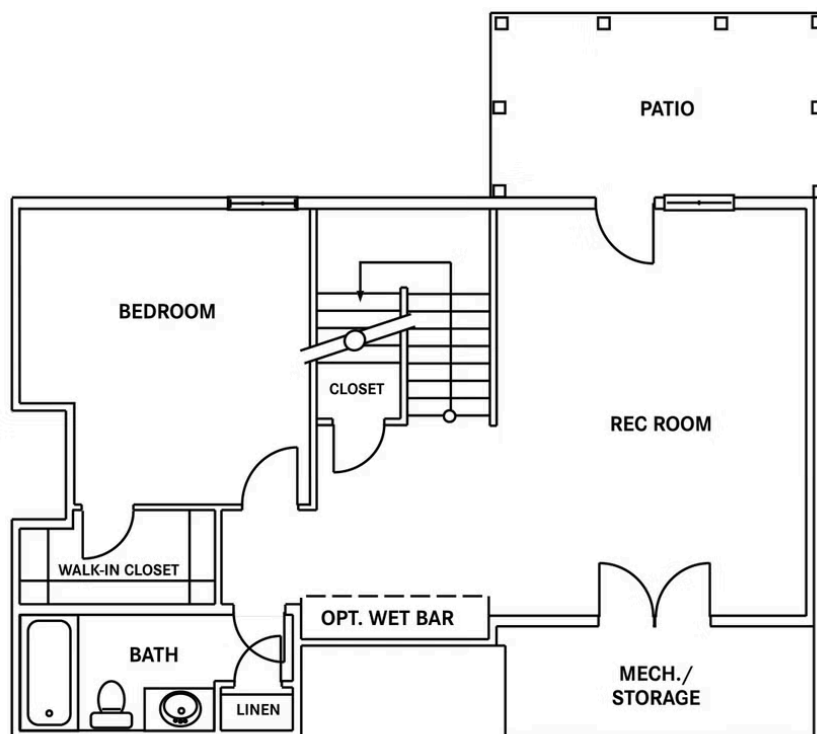

From \$356,900

The Rhapsody Basement offers 2,503 square feet of life-enhancing space. Complete with three to five bedrooms, two and a half to four and a half bathrooms, and a two-car garage, this two-story home is the perfect combination of elegant and functional space. From a covered porch, walk into an open and connected kitchen, dining, and great room area that is ideal for both large gatherings or smaller family meals. Just beyond the great room, walk out to a large patio or optional covered porch to enjoy a bit of fresh air year-round. Upstairs, find an enormous master suite alongside two additional bedrooms, both with ample closet space. Offering an extra sense of harmony, the master suite features a tray ceiling, spacious walk-in closet, and luxurious master bathroom. An upstairs laundry room adds convenience to your everyday routine, as well. This model's diverse floor plan options also allow for an added loft, fourth bedroom, or additional full bathroom. Downstairs, an optional finished basement provides a huge amount of additional space. Featuring an additional bedroom with a walk-in closet, full bathroom, large recreational room, patio, mechanical or storage space, and an optional wet bar, ...

OPT. FLUSH
COUNTER TOP

ALT. SECOND FLOOR PLAN AT ELEVATION C/D

OPT. COVERED
PORCH

CONTACT US 757-550-2617

WWW.CESHOMES.COM

OPTIONAL FINISHED BASEMENT

**OPT. FINISHED BASEMENT
INCLUDES REC ROOM,
BEDROOM, & BATHROOM**