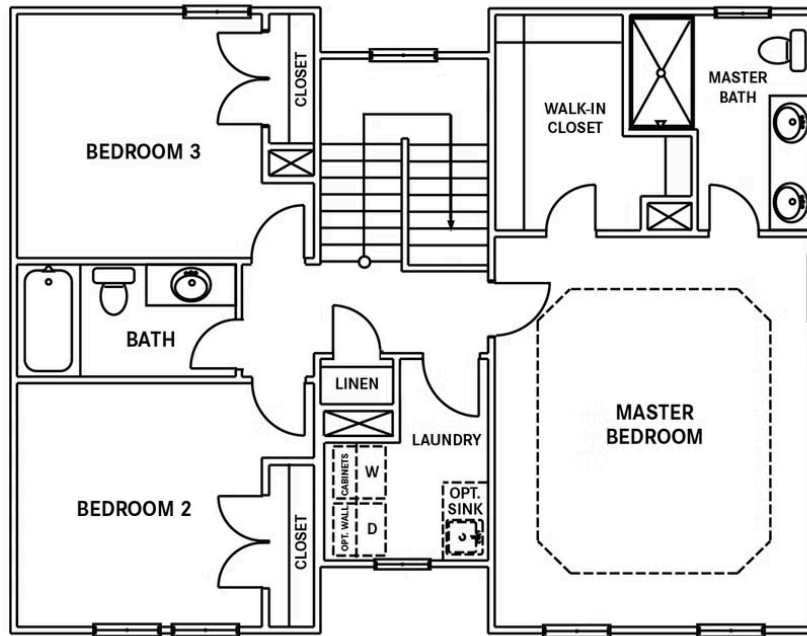

SECOND FLOOR

CONTACT US 757-550-2617

WWW.CESHOMES.COM