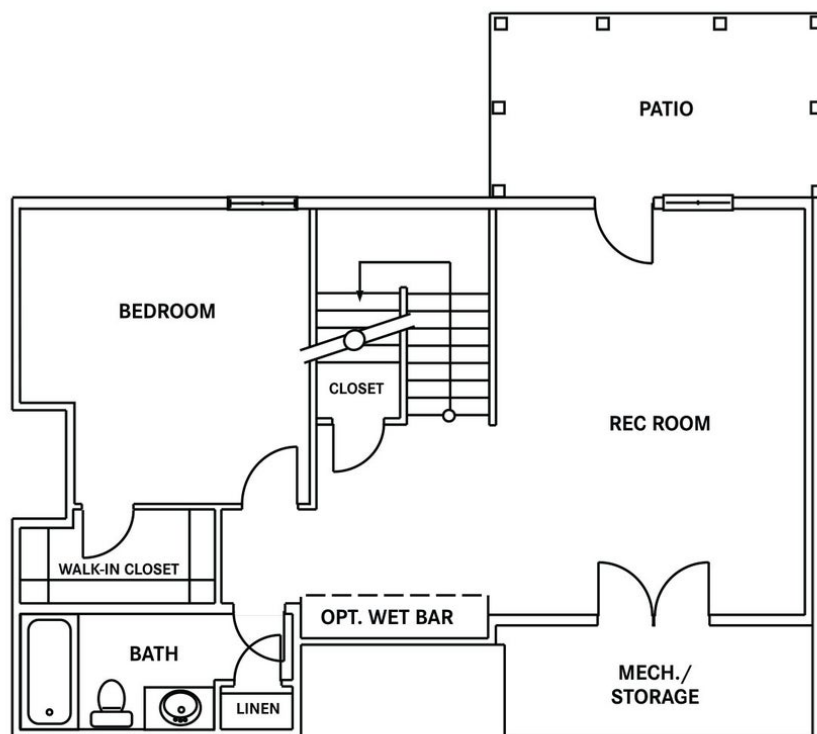

From \$356,900

The Rhapsody Basement offers 2,503 square feet of life-enhancing space. Complete with three to five bedrooms, two and a half to four and a half bathrooms, and a two-car garage, this two-story home is the perfect combination of elegant and functional space. From a covered porch, walk into an open and connected kitchen, dining, and great room area that is ideal for both large gatherings or smaller family meals. Just beyond the great room, walk out to a large patio or optional covered porch to enjoy a bit of fresh air year-round. Upstairs, find an enormous master suite alongside two additional bedrooms, both with ample closet space. Offering an extra sense of harmony, the master suite features a tray ceiling, spacious walk-in closet, and luxurious master bathroom. An upstairs laundry room adds convenience to your everyday routine, as well. This model's diverse floor plan options also allow for an added loft, fourth bedroom, or additional full bathroom. Downstairs, an optional finished basement provides a huge amount of additional space. Featuring an additional bedroom with a walk-in closet, full bathroom, large recreational room, patio, mechanical or storage space, and an optional wet bar, ...

OPT. FLUSH
COUNTER TOP

ALT. SECOND FLOOR PLAN AT ELEVATION C/D

OPT. COVERED
PORCH

CONTACT US 757-550-2617

WWW.CESHOMES.COM

OPTIONAL FINISHED BASEMENT

**OPT. FINISHED BASEMENT
INCLUDES REC ROOM,
BEDROOM, & BATHROOM**