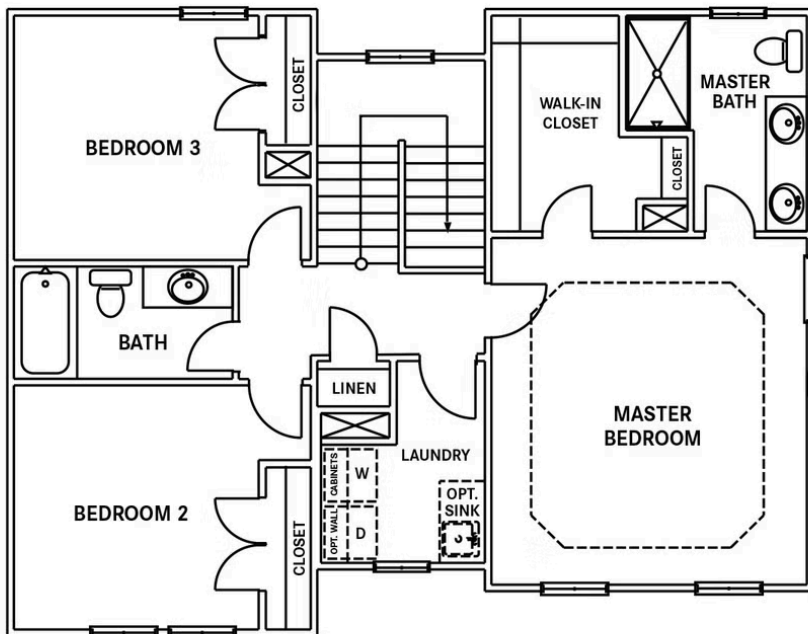

From \$356,900

The Rhapsody Basement offers 2,503 square feet of life-enhancing space. Complete with three to five bedrooms, two and a half to four and a half bathrooms, and a two-car garage, this two-story home is the perfect combination of elegant and functional space. From a covered porch, walk into an open and connected kitchen, dining, and great room area that is ideal for both large gatherings or smaller family meals. Just beyond the great room, walk out to a large patio or optional covered porch to enjoy a bit of fresh air year-round. Upstairs, find an enormous master suite alongside two additional bedrooms, both with ample closet space. Offering an extra sense of harmony, the master suite features a tray ceiling, spacious walk-in closet, and luxurious master bathroom. An upstairs laundry room adds convenience to your everyday routine, as well. This model's diverse floor plan options also allow for an added loft, fourth bedroom, or additional full bathroom. Downstairs, an optional finished basement provides a huge amount of additional space. Featuring an additional bedroom with a walk-in closet, full bathroom, large recreational room, patio, mechanical or storage space, and an optional wet bar, ...

CONTACT US 757-550-2617

WWW.CESHOMES.COM

SECOND FLOOR

CONTACT US 757-550-2617

WWW.CESHOMES.COM

OPTIONS

OPT. SECOND FLOOR PLAN AT ROOMS OVER GARAGE

OPT. SHOWER
SECOND FLOOR OPTIONS

OPT. FLUSH
COUNTER TOP

ALT. SECOND FLOOR PLAN AT ELEVATION C/D

OPT. COVERED
PORCH

CONTACT US 757-550-2617

WWW.CESHOMES.COM

OPTIONAL FINISHED BASEMENT

**OPT. FINISHED BASEMENT
INCLUDES REC ROOM,
BEDROOM, & BATHROOM**