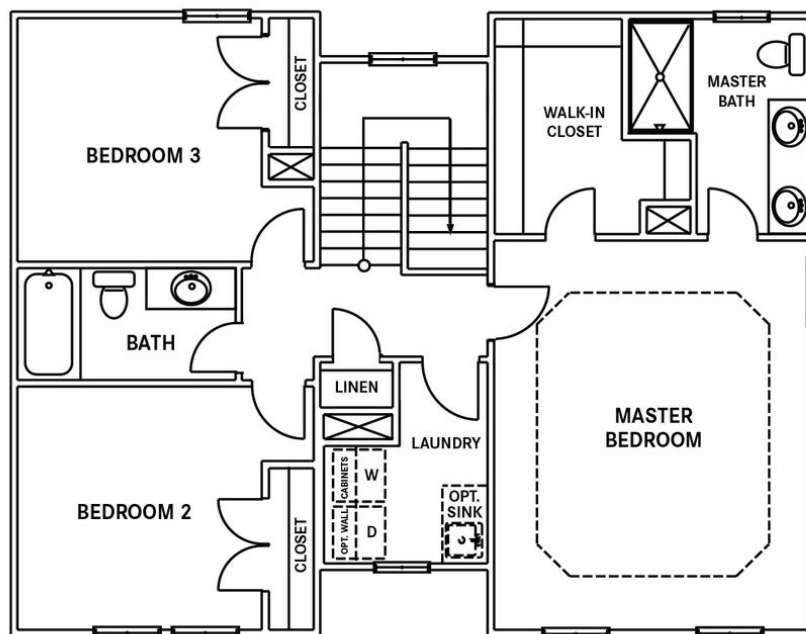

SECOND FLOOR

CONTACT US 757-550-2617

WWW.CESHOMES.COM