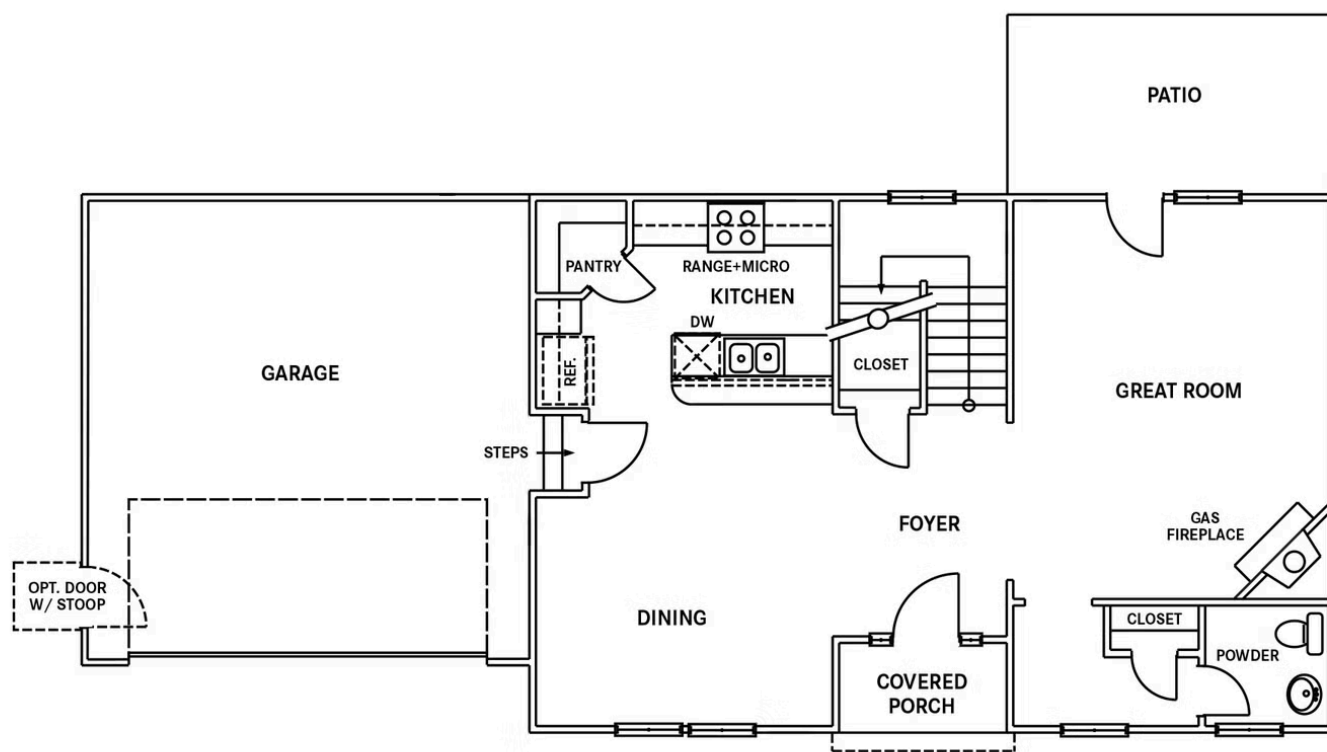

FIRST FLOOR

CONTACT US 757-550-2617

WWW.CESHOMES.COM