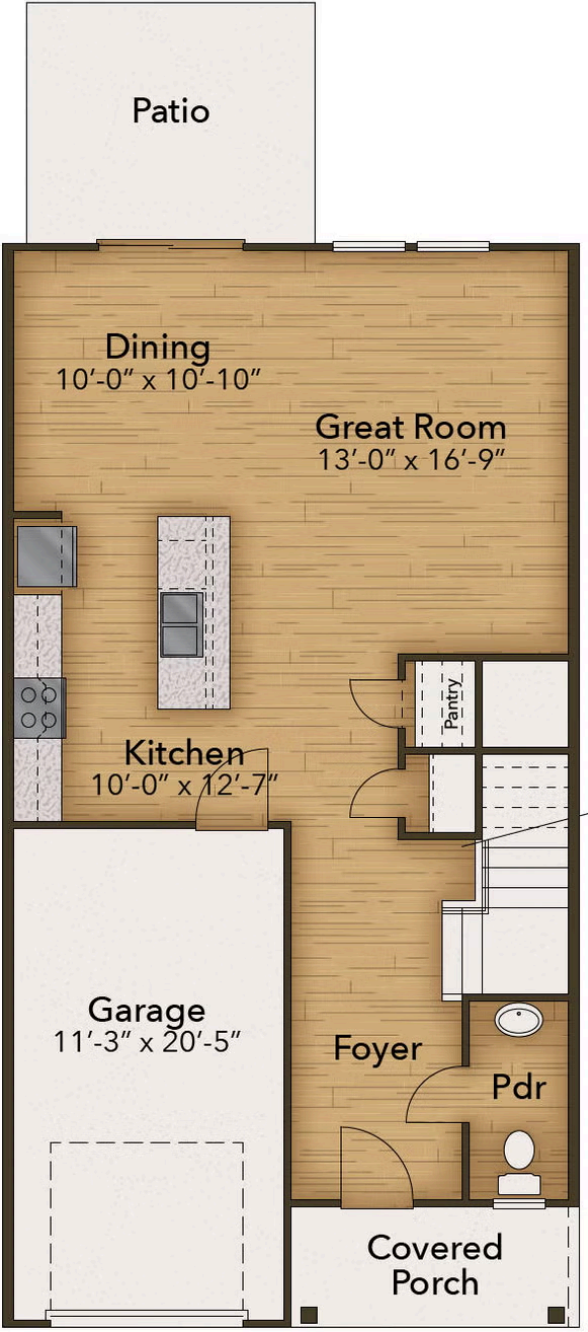

FIRST FLOOR

CONTACT US 757-550-2617
WWW.CHESHOMES.COM