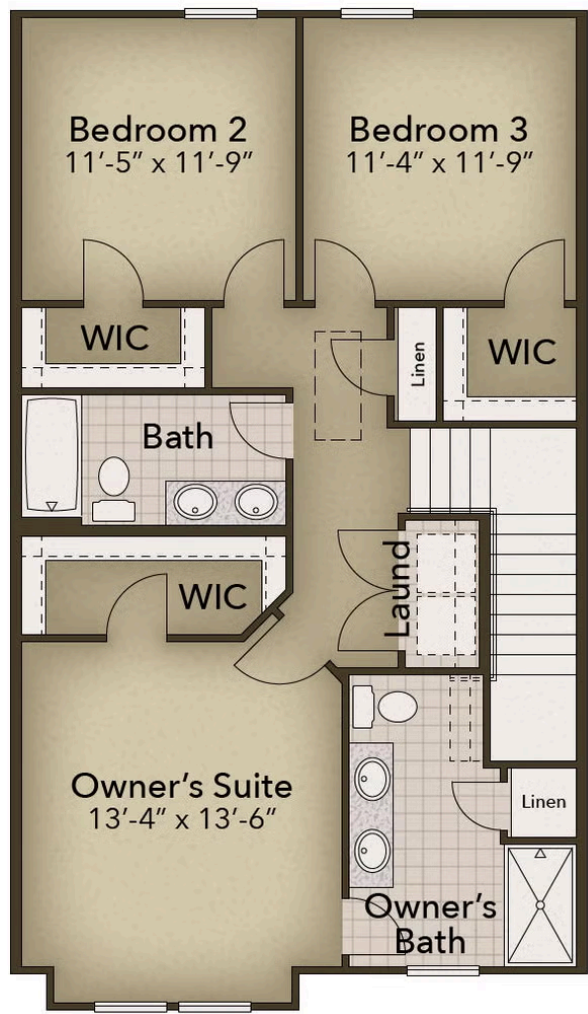

### The Lotus Floor Plan

Need a charming, low-maintenance home that makes every square foot count? The answer is The Lotus! This stunning townhome offers 1,726 square feet of smart, contemporary living with 3 bedrooms and 2.5 bathrooms. Step inside to an inviting open-concept first floor that connects daily activities through the centrally located Great Room, flowing directly into the Dining Area and Kitchen. Enjoy your morning coffee on the attached patio, accessible directly from the dining room. Retreat upstairs to the owner's suite featuring an attached owner's bath and a spacious walk-in closet with all the space you deserve. For a touch of elegance, consider adding the optional tray ceiling. Two additional bedrooms are designed with family comfort in mind, each featuring its own walk-in closet for fantastic storage. The Lotus is created with comfort in mind. Don't wait to make this townhome yours today!

*\$306,900*

 3 Bedrooms

 2.5 Bathrooms

**FIRST FLOOR**

**CONTACT US 757-550-2617**  
**WWW.CHESHOMES.COM**

**SECOND FLOOR**

**CONTACT US 757-550-2617**

**WWW.CESHOMES.COM**