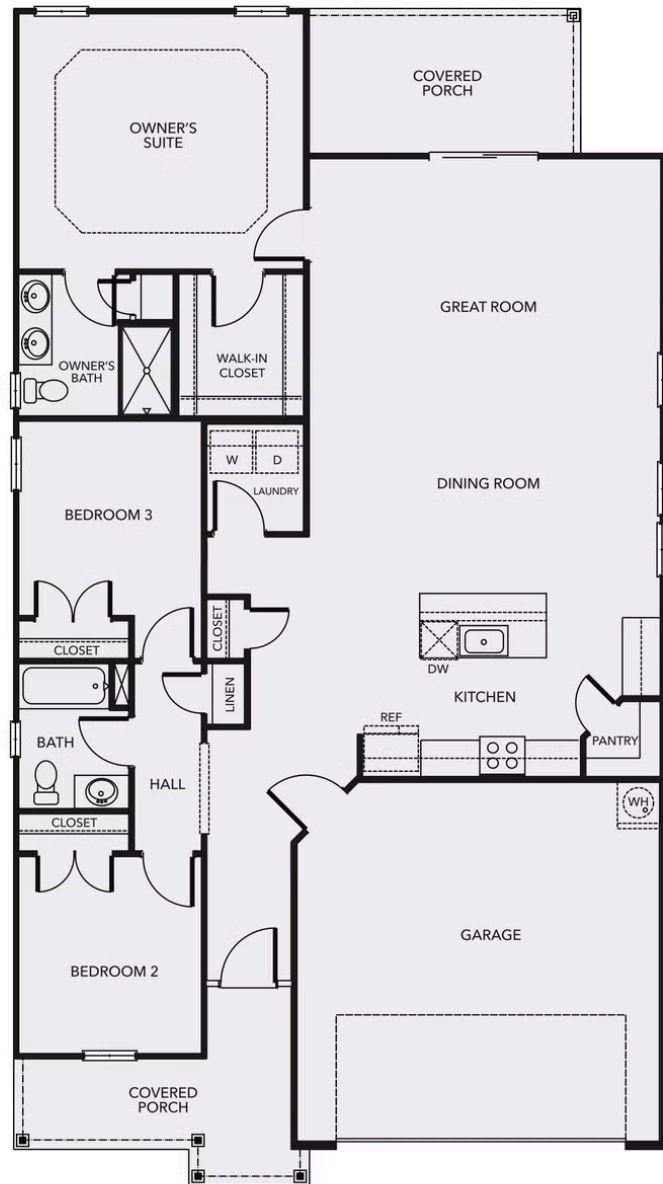

From \$394,900

Welcome to the Primrose! Step into over 1,600 square feet of luxurious first-floor living space. Upon entering from the covered porch, you'll be greeted by two bedrooms and a full bath on your left, perfect for hosting guests in their own serene retreat. Continuing on, you'll discover a harmonious flow between the kitchen, dining room, and great room. A stunning kitchen island offers additional seating and counter space for all your culinary needs and entertaining endeavors. Add a third car garage for extra storage space! At the rear of the home, you'll find the tucked-away owner's suite featuring a tray ceiling, a spacious

 **3 Bedrooms**

 **2.0 Bathrooms**

 **1,605 Sq. Ft.**

 **1 Stories**

 **2 Car Garage**

CONTACT US 757-550-2617
WWW.CHESHOMES.COM

CONTACT US 757-550-2617
WWW.CHESHOMES.COM