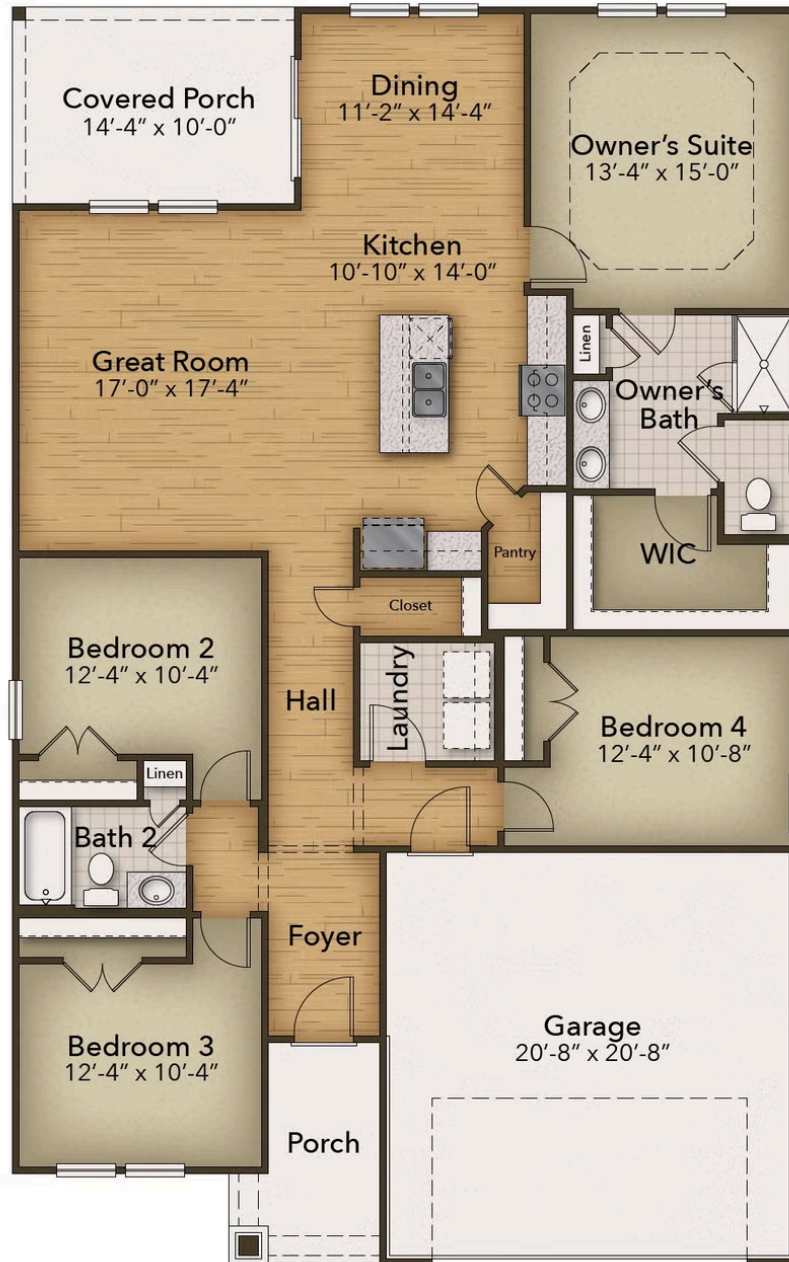

# From \$399,900

Welcome to the Redbud - a stunning coastal-inspired home with first-floor features that will take your breath away. As you step onto the covered front porch, get ready to be wowed by the foyer and wide hallway leading into the great room. This is where comfort meets luxury. With two spacious bedrooms and a full bath on the left, along with a hidden laundry room, you'll have everything you need and more. But that's not all - create the perfect ambiance in the great room with a fireplace. And when it comes to entertaining, the gourmet island in the kitchen will be your best friend. Not only does it offer additional seating, but also plenty of counter space for big dinner parties and cooking up a storm. For more intimate meals, take a step into the extended breakfast area, where you'll be surrounded by breathtaking views of the backyard. And when you're ready to kick back and relax, simply breeze through the sliding glass doors onto the large covered porch - the perfect spot for enjoying those North Carolina evenings. So come on in, and experience the magic of the ...

**3 Bedrooms**

**2.0 Bathrooms**

**1,847 Sq.Ft.**

**1 Stories**

**2 Car Garage**

**CONTACT US 757-550-2617**

**WWW.CESHOMES.COM**

Chesapeake Homes continuously improves home designs and reserves the right to modify home features and specifications without notice or obligation. Square footage and measurements are approximate. Renderings of elevations are artist's concepts. Floor plans vary per elevation. Chesapeake Homes standard features vary by home design and location, please refer to the included features sheet for the community to define specifications. This brochure is for illustrative purposes and not part of the legal contract. Please ask Sales Associate for complete details. © 2026 Chesapeake Homes. Current information as 9th May 2026