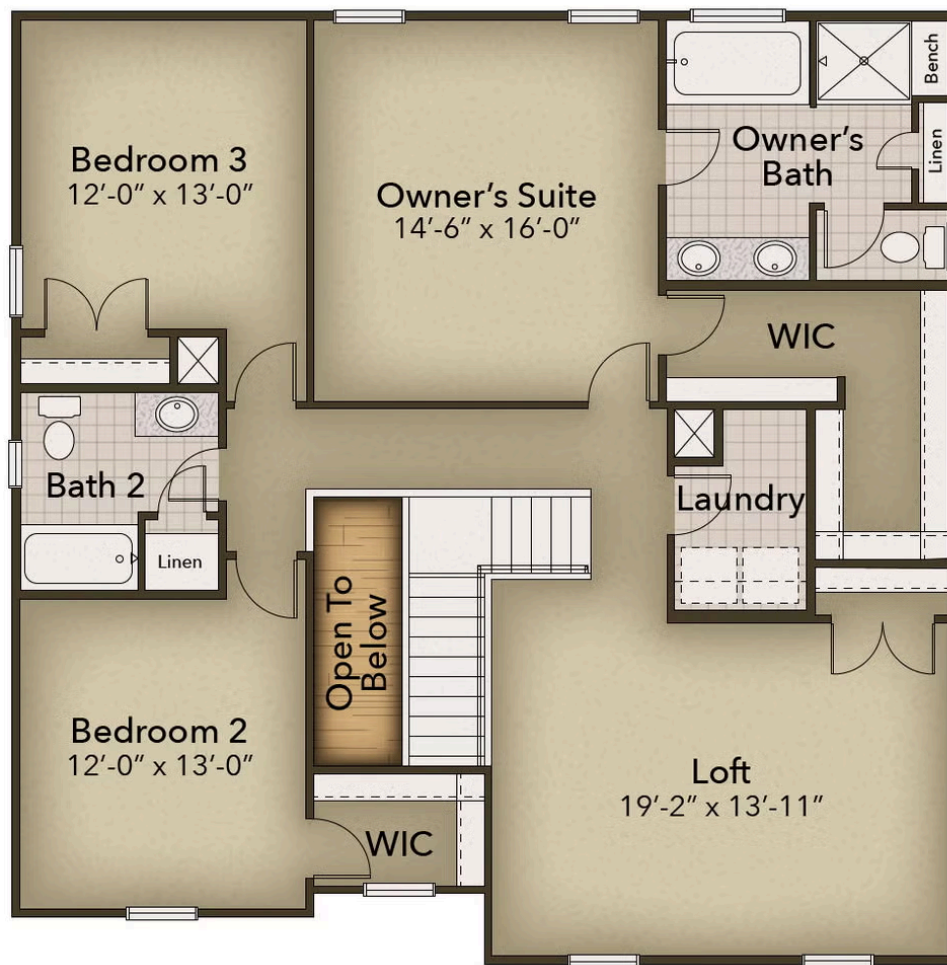

SECOND FLOOR

CONTACT US 757-550-2617

WWW.CESHOMES.COM