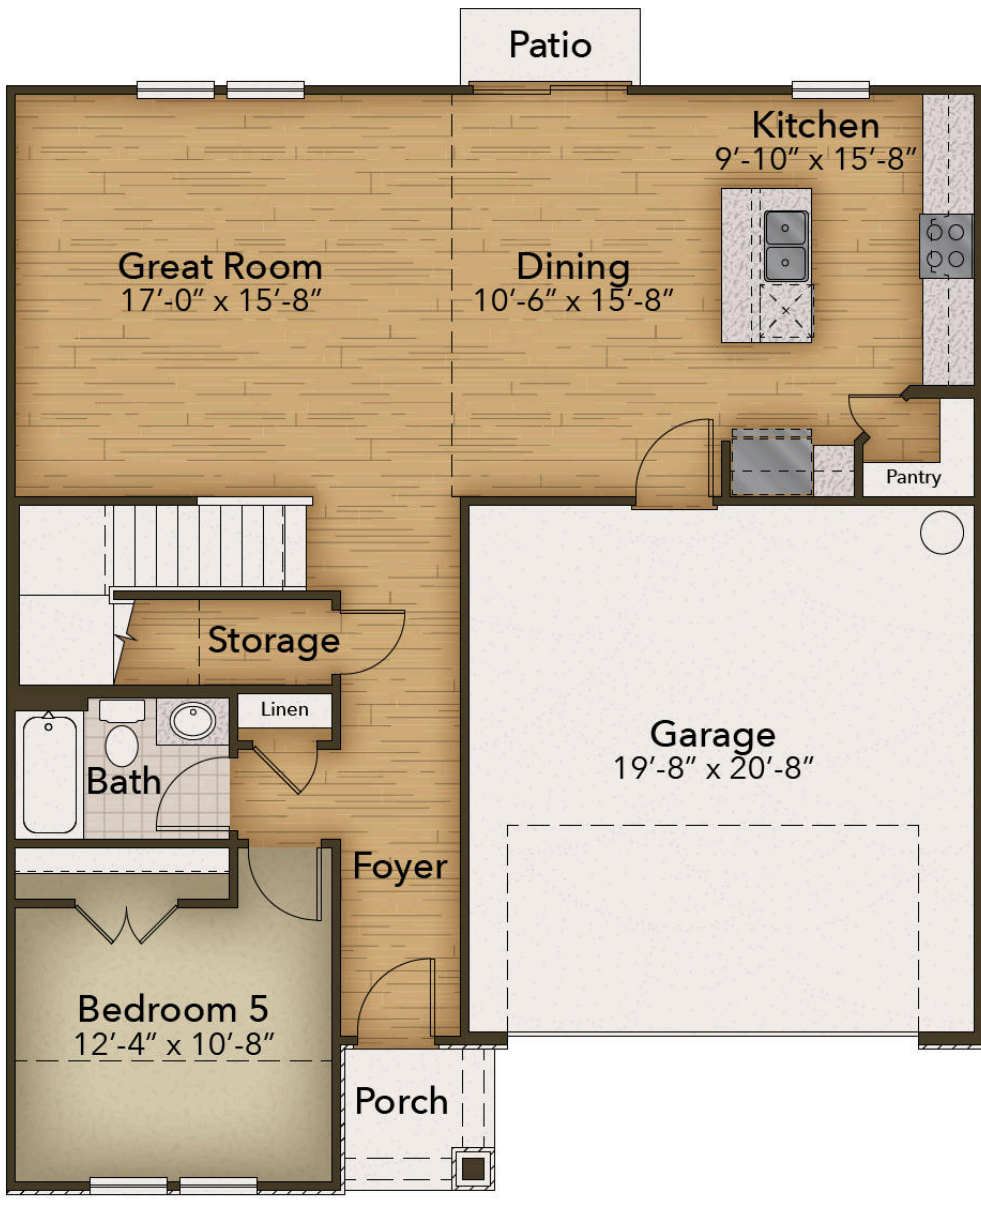

From \$369,900

This nearly 2,500-square-foot home is the perfect choice for any family in search of a new place to call theirs. The Poppy is a spacious open-concept home with a total of five bedrooms. When you step off the covered front porch, you will step into a long foyer leading to the vast great room, dining room, and kitchen. Want to step up your cooking game or host a home warming party at the top of your to-do list? Upgrade to the gourmet kitchen or alternate kitchen layout which comes with various island options and stacked double ovens. Buyers can also find options for an extended back-covered porch or a fireplace in the great room. Each of these options helps you personalize the home to fit your specific needs. While one bedroom and full bath are downstairs, up the stairs we find three more bedrooms with another full bath that is equipped with a double vanity. Continuing on the second floor is the vast owner's suite. With tray ceilings, sinks on two separate vanities, and a long walk-in closet, this just may turn into your favorite spot in the house. The owner's ...

 5 Bedrooms

 3.0 Bathrooms

 2,427 Sq.Ft.

 2 Stories

FIRST FLOOR

CONTACT US 757-550-2617

WWW.CHESHOMES.COM

SECOND FLOOR