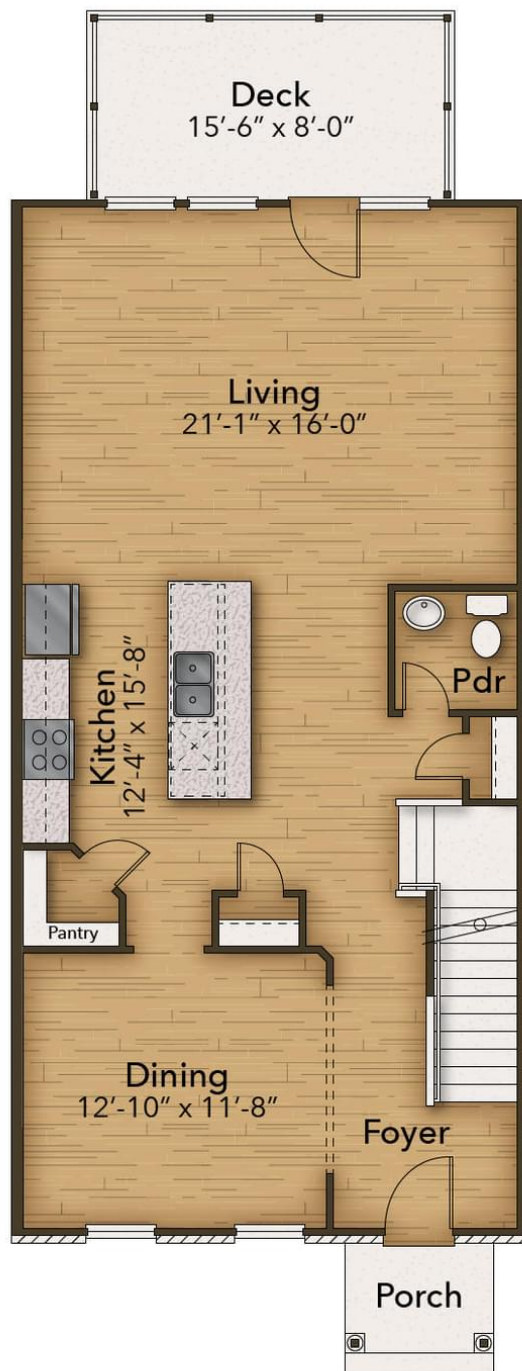

FIRST FLOOR

CONTACT US 757-550-2617

WWW.CESHOMES.COM