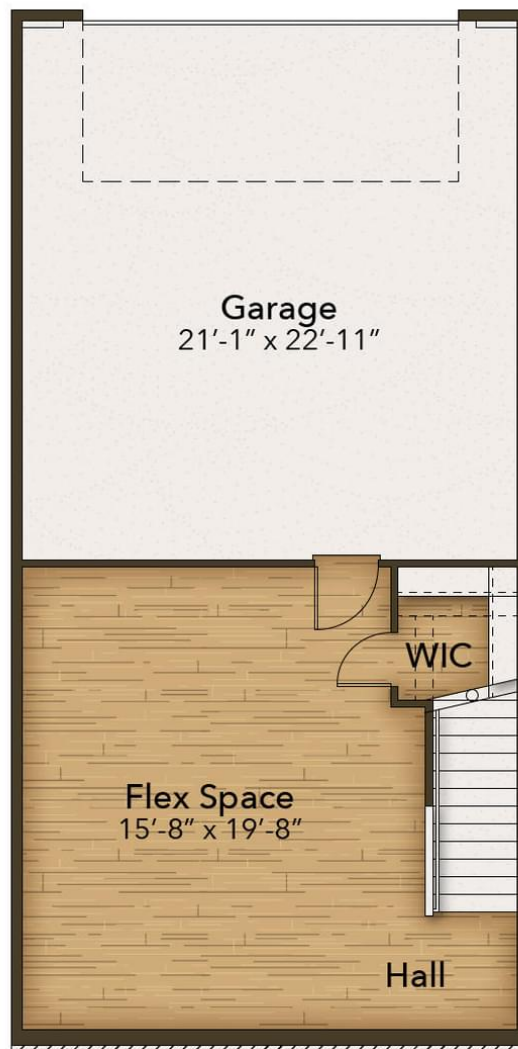

Welcome to The Rockwell! Boasting just over 2,300 square feet, this plan combines the easy townhome living with spacious living! Enter the basement through your garage to find a flex space that you can choose to utilize in many ways. From a private office space away from the noise of the home to a game room, the choice is yours! If you've dreamed of having an at-home theater room, you can select the recreation room option to provide a more ...

3 Bedrooms

2.5 Bathrooms

2,346 Sq.Ft.

3 Stories

2 Car Garage

CONTACT US 757-550-2617

WWW.CESHOMES.COM

BASEMENT