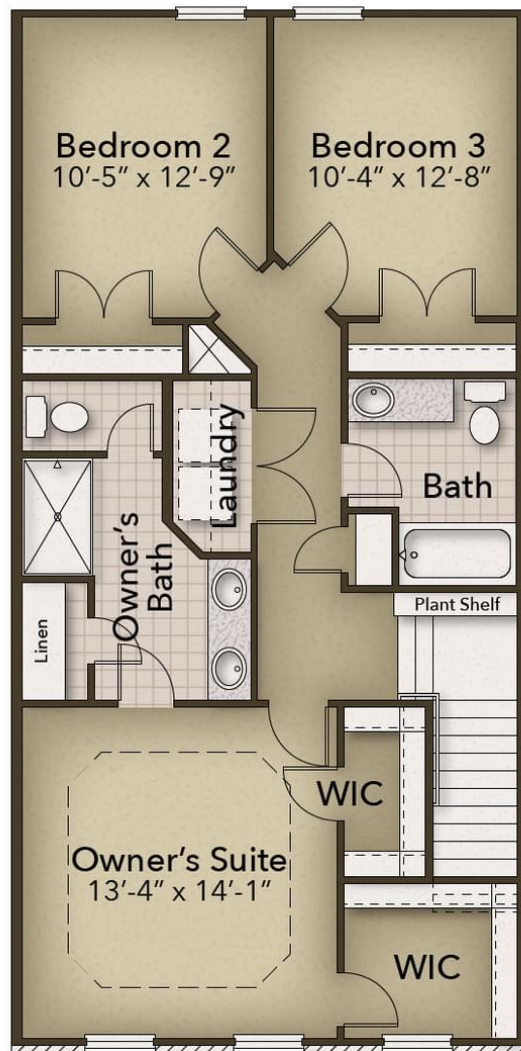

SECOND FLOOR

CONTACT US 757-550-2617

WWW.CESHOMES.COM