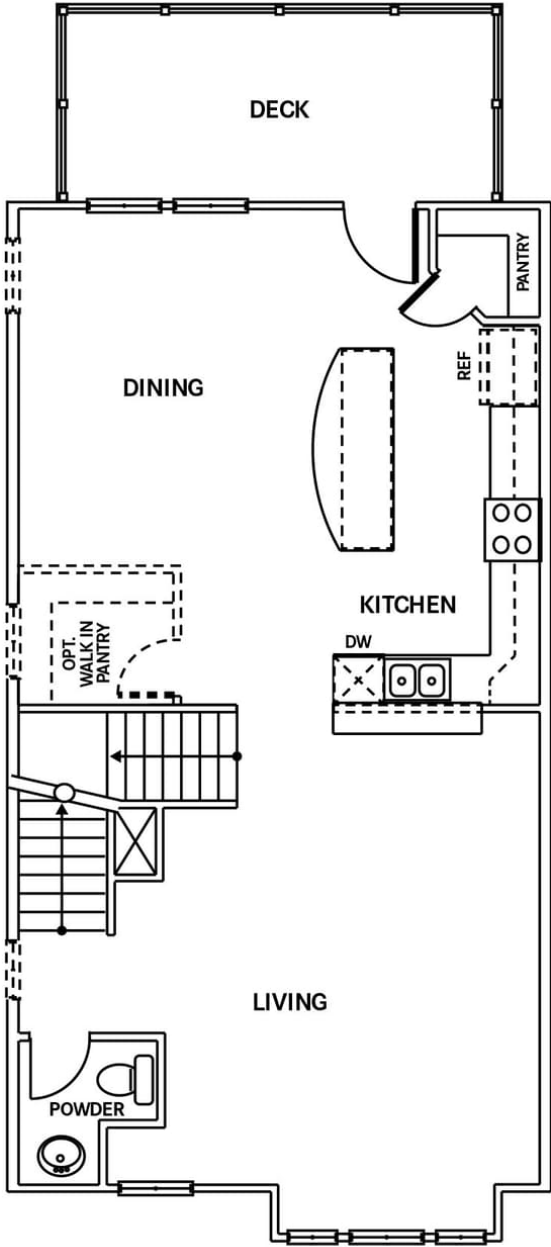

SECOND FLOOR

CONTACT US 757-550-2617

WWW.CESHOMES.COM