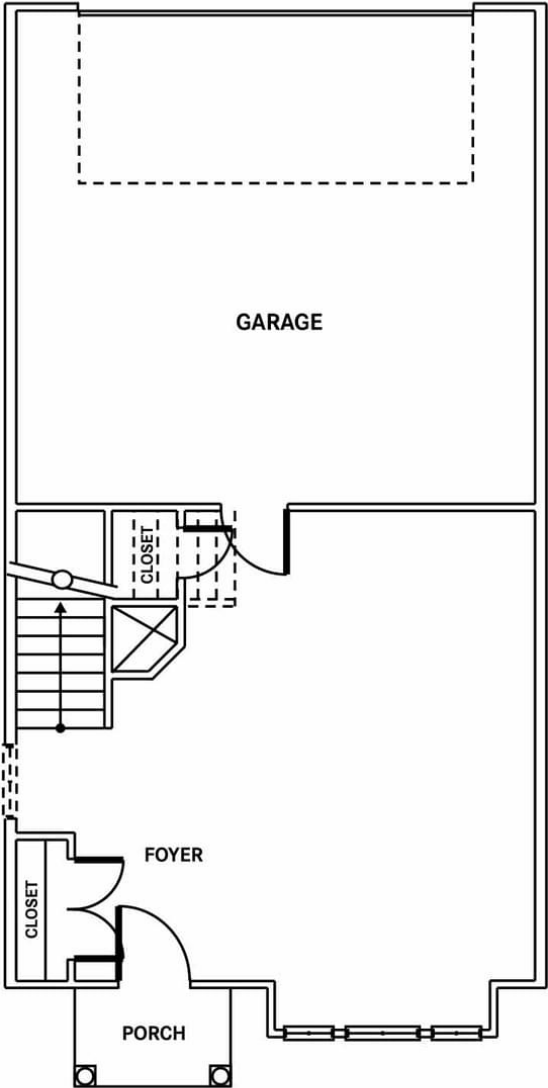

From \$289,900

Full of beauty both inside and out, The Braeburn is our three-story townhome that offers 2,181 square feet of comfortable living space. Along with a variety of options, this beautiful townhome features three to four bedrooms, two and a half to three and a half bathrooms, and a two-car garage. With this model's unique first-floor plan, create a guest suite complete with a full bathroom and porch that is ideal for in-laws or visitors. Just up the stairs, find a powder ...

3 Bedrooms

2.5 Bathrooms

2,181 Sq.Ft.

3 Stories

2 Car Garage

CONTACT US 757-550-2617

WWW.CESHOMES.COM

FIRST FLOOR