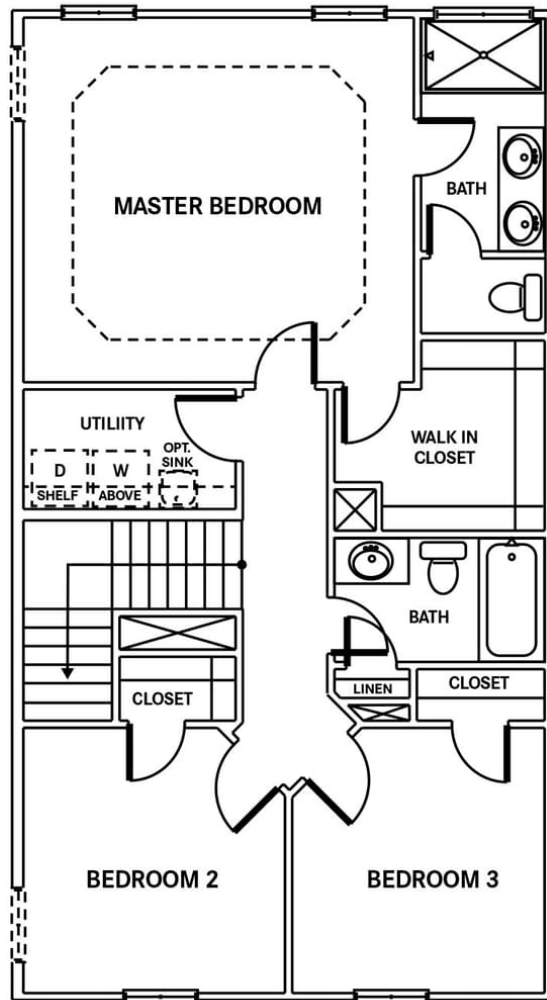

THIRD FLOOR

CONTACT US 757-550-2617

WWW.CESHOMES.COM