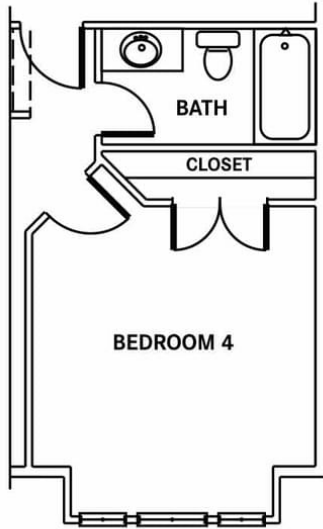

From \$289,900

Full of beauty both inside and out, The Braeburn is our three-story townhome that offers 2,181 square feet of comfortable living space. Along with a variety of options, this beautiful townhome features three to four bedrooms, two and a half to three and a half bathrooms, and a two-car garage. With this model's unique first-floor plan, create a guest suite complete with a full bathroom and porch that is ideal for in-laws or visitors. Just up the stairs, find a powder ...

OPTIONS

**OPT. BEDROOM 4
W/ BATH**

**OPT. STUDY
W/ BATH**

**OPT. RECREATION
ROOM**

**OPT. GARDEN
TUB/SHOWER**

**OPT. DELUXE
SHOWER**

**OPT. POWDER ROOM
W/ CLOSET**

**SECOND FLOOR
POWDER AT ELEVATION B**