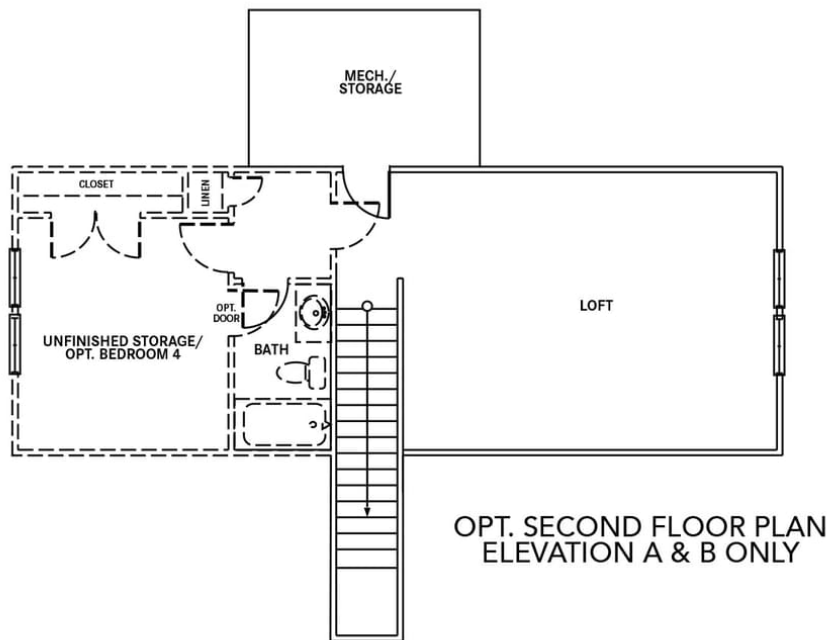

OPTIONAL SECOND FLOOR

STAIRS @ OPT. SECOND FLOOR

CONTACT US 757-550-2617

WWW.CESHOMES.COM