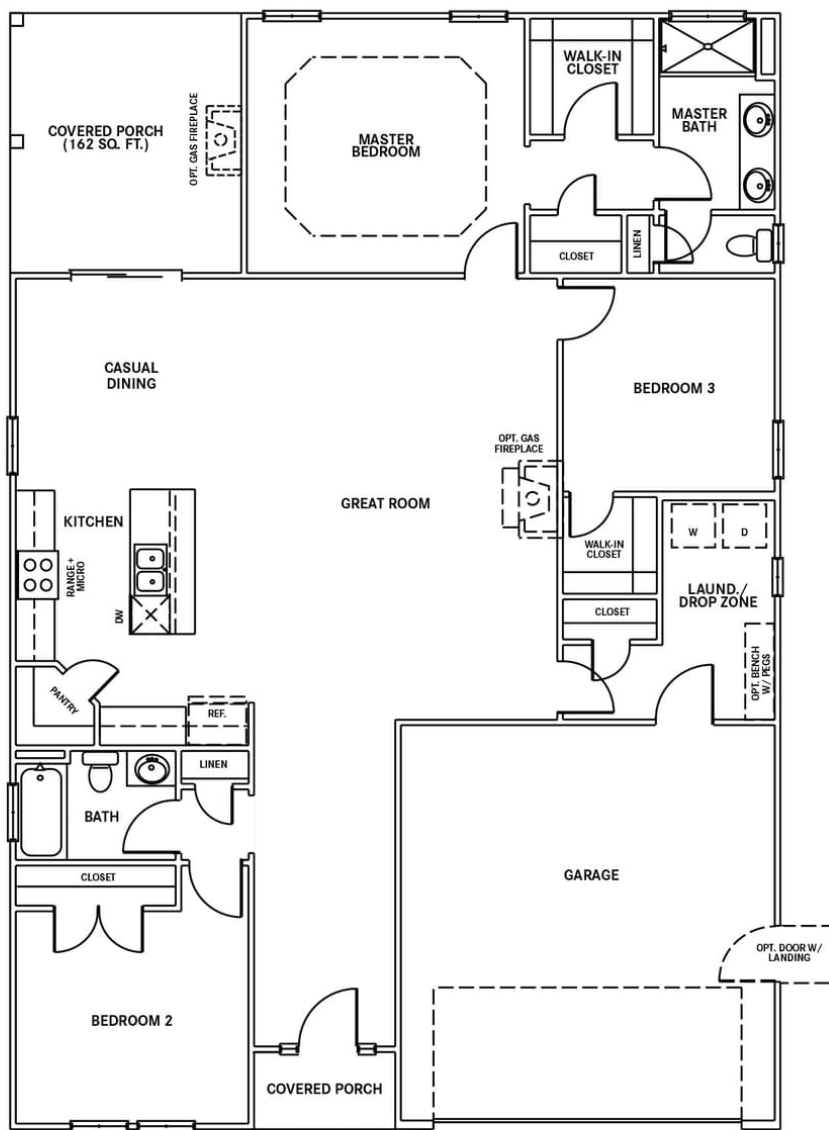

From \$354,900

Starting at 1,700 square feet, the Coastline is a spacious retreat complete with coastal-inspired architectural accents, outdoor living areas, and an enormous great room. This unique model offers an optional second floor, creating a home that features up to four bedrooms and four full bathrooms. Enter the Coastline from a covered front porch or two-car garage and easily unload in a large mudroom area with an optional bench for seating. Follow the foyer to the great room and connecting dining area, which makes for an enormous space with an optional gas fireplace. Personalize your kitchen in this model with the choice between two floorplan options, both of which include a grand center island. From the dining area transition to either a picturesque ...

3 Bedrooms

2.0 Bathrooms

1,714 Sq.Ft.

2 Car Garage

CONTACT US 757-550-2617

WWW.CESHOMES.COM

FIRST FLOOR

CONTACT US 757-550-2617