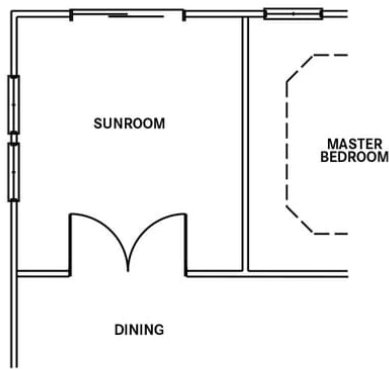

From \$354,900

Starting at 1,700 square feet, the Coastline is a spacious retreat complete with coastal-inspired architectural accents, outdoor living areas, and an enormous great room. This unique model offers an optional second floor, creating a home that features up to four bedrooms and four full bathrooms. Enter the Coastline from a covered front porch or two-car garage and easily unload in a large mudroom area with an optional bench for seating. Follow the foyer to the great room and connecting dining area, which makes for an enormous space with an optional gas fireplace. Personalize your kitchen in this model with the choice between two floorplan options, both of which include a grand center island. From the dining area transition to either a picturesque ...

WWW.CESHOMES.COM

OPTIONAL SECOND FLOOR

STAIRS @ OPT. SECOND FLOOR

CONTACT US 757-550-2617

WWW.CESHOMES.COM

OPTIONS

OPT. SUNROOM

**OPT. DELUXE
MASTER BATH 1**