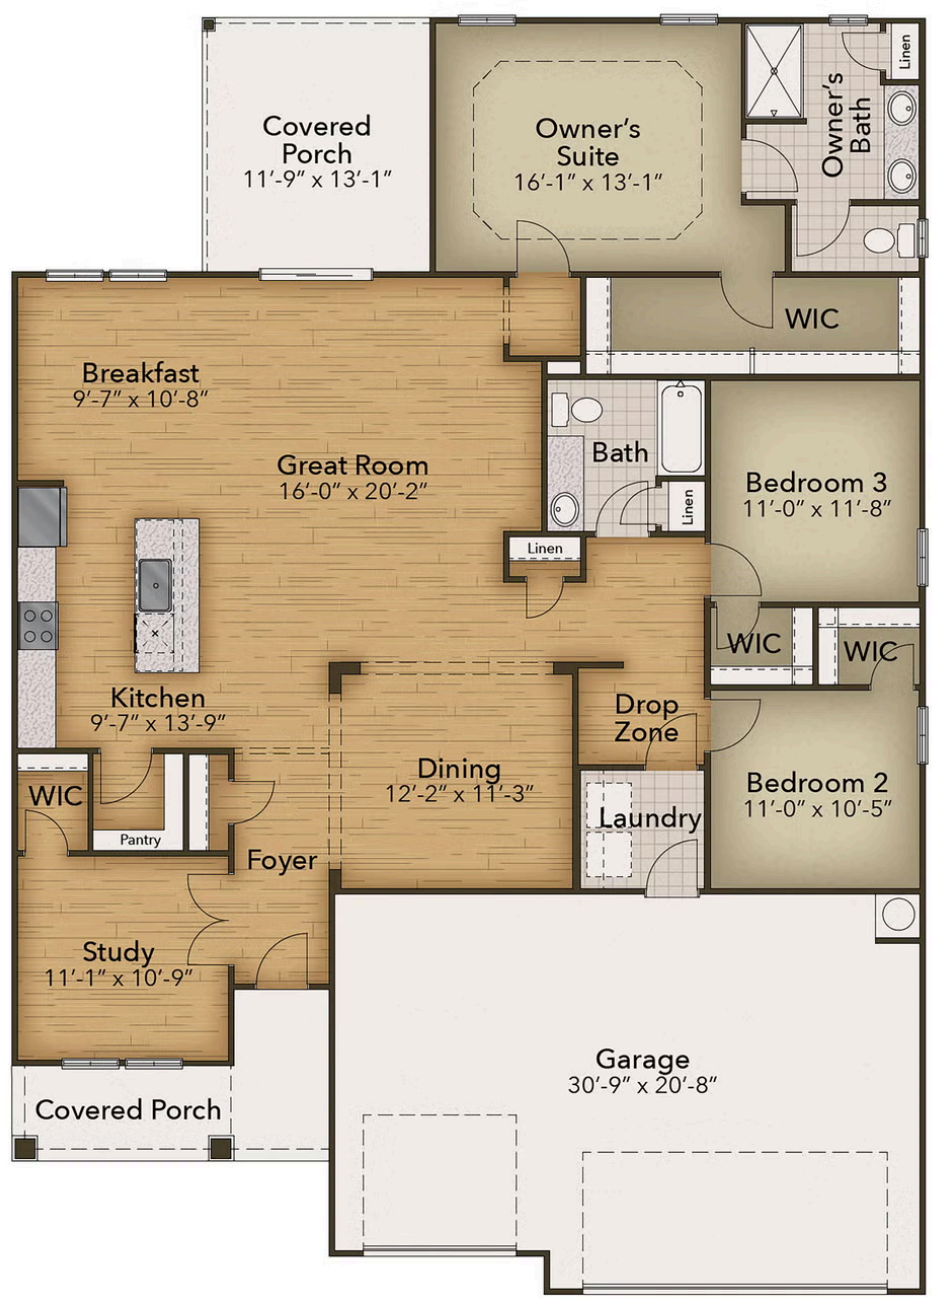

From \$479,900

Introducing the Wave Crest - the ultimate floor plan for those craving space and style! Picture this: a three-car garage, a charming covered front porch, and a morning routine that starts with sipping coffee and preparing for an incredible day ahead. As you step into the home, you're greeted by a grand foyer and a study on the left. The heart of the home reveals a spacious dining room, perfectly situated next to the conveniently designed kitchen. And speaking of kitchens, this one boasts ample counter space and storage, complete with a walk-in pantry. Enjoy easy entertaining and relaxing nights at home with the open floor plan of this stunning residence. The spacious Great Room and breakfast nook, just beyond the kitchen, provides the perfect setting. Take in breathtaking South Carolina sunsets from the comfort of your covered rear porch as you grill out or simply unwind with the gentle ocean breeze. The front of the home features two Bedrooms with walk-in closets and a full bathroom. The convenient drop zone offers ample storage space for your beach gear and is conveniently located next to the pass-through laundry room. Saving ...

 **3 Bedrooms**

 **2.0 Bathrooms**

 **2,046 Sq. Ft.**

 **1 Stories**

 **3 Car Garage**

CONTACT US 757-550-2617

WWW.CHESHOMES.COM

CONTACT US 757-550-2617
WWW.CHESHOMES.COM