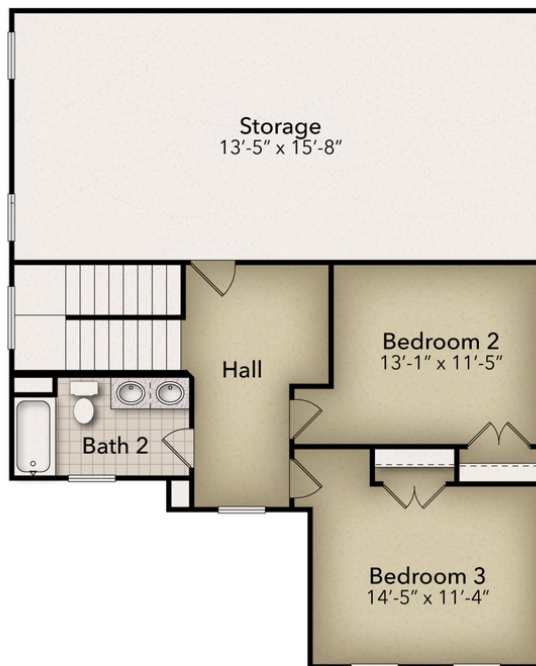

CONTACT US 757-550-2617

WWW.CESHOMES.COM