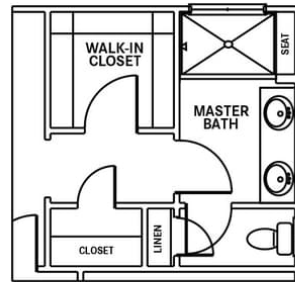

From \$323,900

Starting at 1,700 square feet, the Coastline is a spacious retreat complete with coastal-inspired architectural accents, outdoor living areas, and an enormous great room. This unique model offers an optional second floor, creating a home that features up to four bedrooms and four full bathrooms. Enter the Coastline from a covered front porch or two-car garage and easily unload in a large mudroom area with an optional bench for seating. Follow the foyer to the great room and connecting dining area, ...

WWW.CESHOMES.COM

OPTIONAL SECOND FLOOR

STAIRS @ OPT. SECOND FLOOR

CONTACT US 757-550-2617

WWW.CESHOMES.COM

OPTIONS

OPT. SUNROOM

**OPT. DELUXE
MASTER BATH 1**