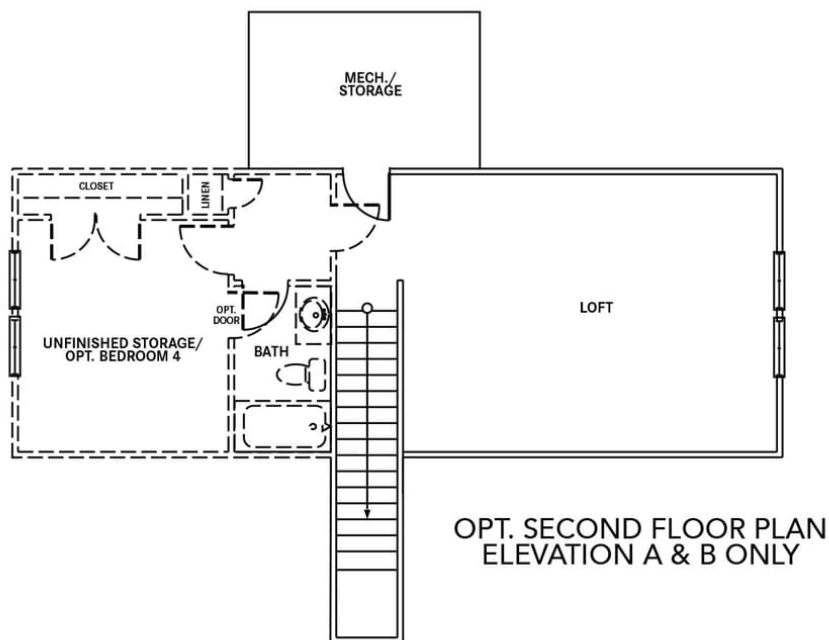

OPTIONAL SECOND FLOOR

STAIRS @ OPT. SECOND FLOOR

CONTACT US 757-550-2617

WWW.CESHOMES.COM