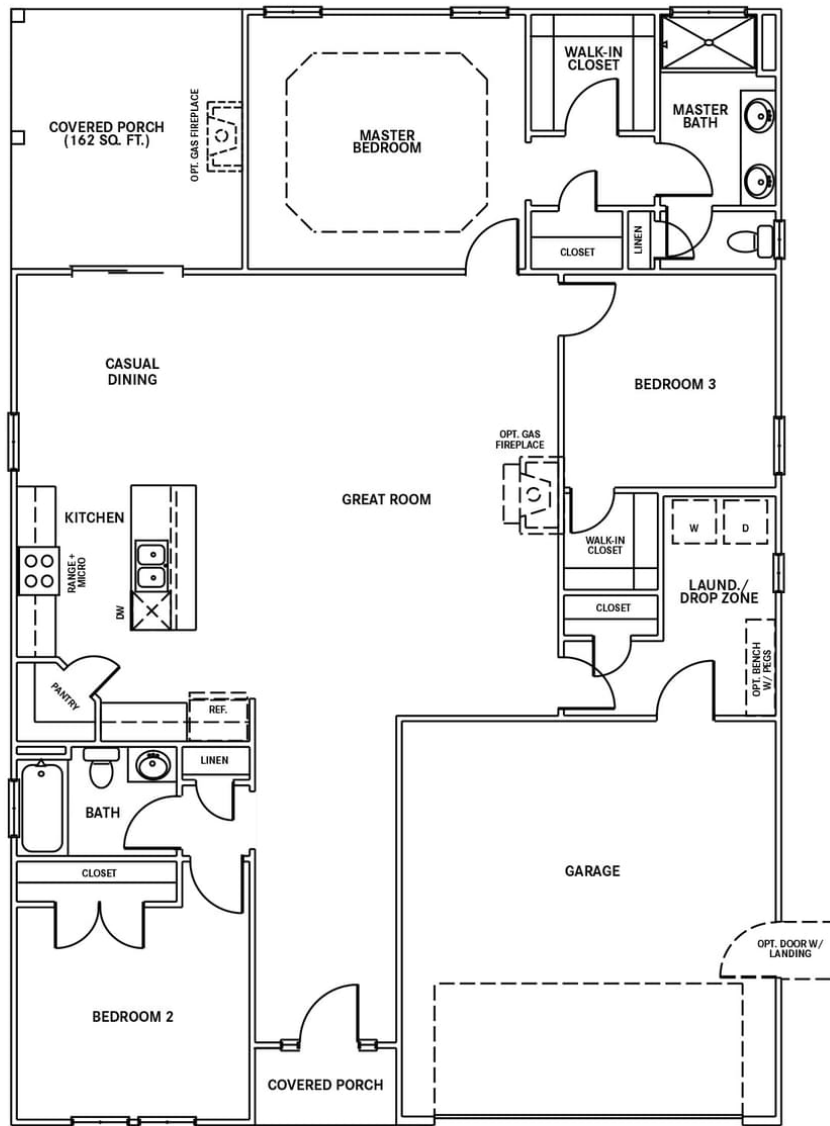

From \$323,900

Starting at 1,700 square feet, the Coastline is a spacious retreat complete with coastal-inspired architectural accents, outdoor living areas, and an enormous great room. This unique model offers an optional second floor, creating a home that features up to four bedrooms and four full bathrooms. Enter the Coastline from a covered front porch or two-car garage and easily unload in a large mudroom area with an optional bench for seating. Follow the foyer to the great room and connecting dining area, ...

3 Bedrooms

2.0 Bathrooms

1,714 Sq.Ft.

2 Car Garage

CONTACT US 757-550-2617

WWW.CESHOMES.COM

FIRST FLOOR

CONTACT US 757-550-2617