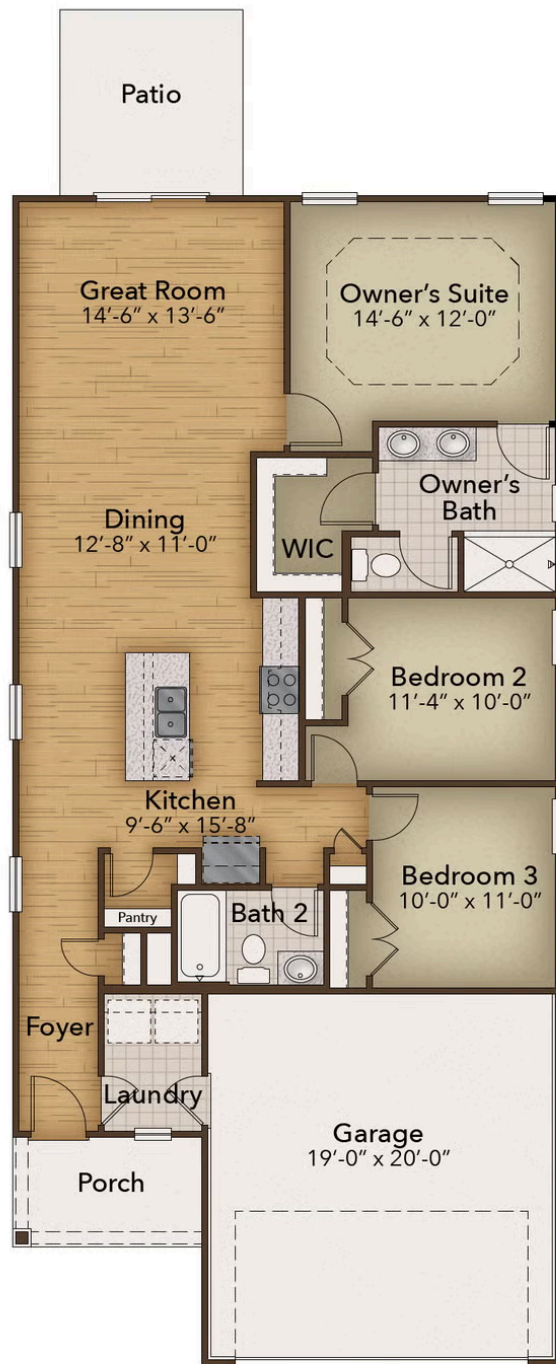

## From \$274,900

Discover the Laurel with nearly 1,400 square feet of thoughtfully designed, single-story living. Step onto the inviting covered porch and into a home that seamlessly blends style and functionality. To your right, two charming bedrooms and a full bath create a private retreat for guests or family members. Moving further inside, the open-concept layout connects the stunning kitchen with the spacious great room, making it perfect for entertaining or enjoying cozy evenings at home. The centerpiece of the kitchen—a stylish island—provides extra seating and counter space for all your cooking and socializing needs. At the back of the home, the owner's suite provides a tranquil retreat, featuring a tray ceiling, a spacious walk-in closet, and a luxurious en-suite bathroom. Premium upgrades throughout the Laurel include LVP flooring in key areas, shaker-style cabinets, sleek stainless steel appliances, and elegant quartz countertops. Make the Laurel your dream home today and embrace the comfort and sophistication you deserve!

3 Bedrooms

2.0 Bathrooms

1,394 Sq.Ft.

1 Stories

2 Car Garage

CONTACT US 757-550-2617

WWW.CESHOMES.COM

CONTACT US 757-550-2617