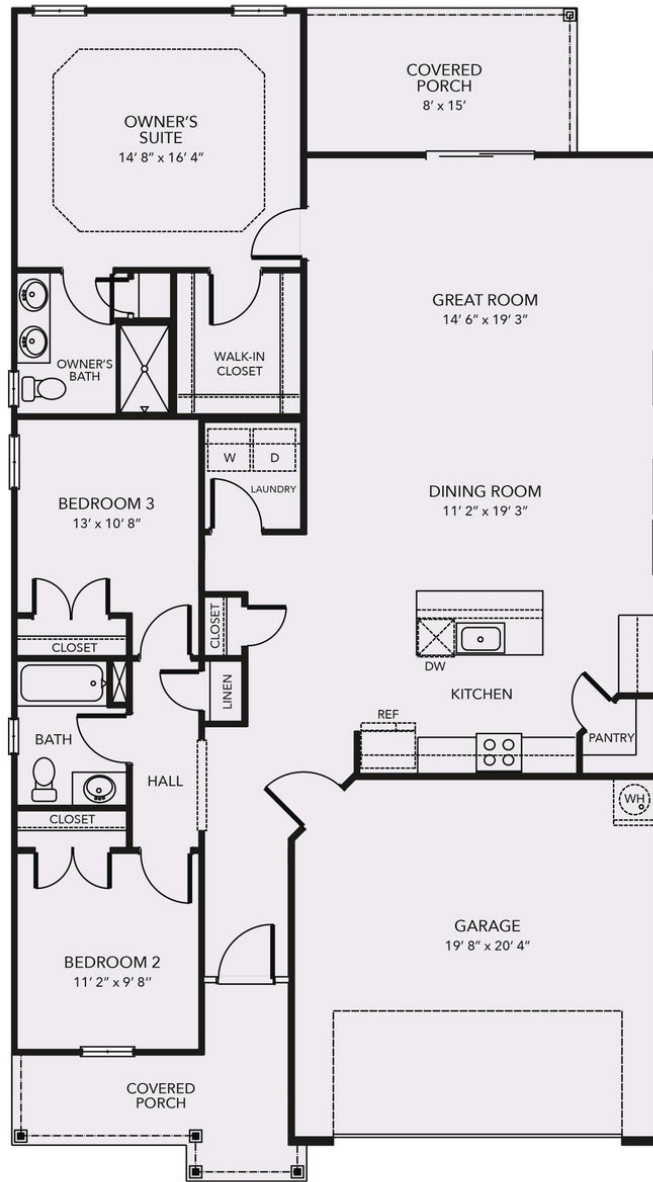

From \$309,900

Welcome to the Primrose! Step into over 1,600 square feet of luxurious first-floor living space. Upon entering from the covered porch, you'll be greeted by 2 bedrooms and a full bath on your left - perfect for hosting guests in their own serene retreat. Continuing on, you'll discover a harmonious flow between the kitchen, dining room, and great room. A stunning kitchen island offers additional seating and counter space for all your culinary needs and entertaining endeavors. At the rear of the home, you'll find the tucked-away owner's suite featuring a tray ceiling, a spacious walk-in closet, and an elegant owner's bathroom. Savor balmy summer evenings with loved ones on your rear-covered porch. Enjoy upgraded features throughout the home such as LVP flooring in the foyer, kitchen, dining room, living room and primary bath. As well as shaker-style cabinets, stainless appliances, and quartz countertops. Embrace the comfort and elegance of the Primrose - make it your home today! *Photos of similar home.

3 Bedrooms

2.0 Bathrooms

1,605 Sq.Ft.

1 Stories

2 Car Garage

CONTACT US 757-550-2617

WWW.CESHOMES.COM

CONTACT US 757-550-2617