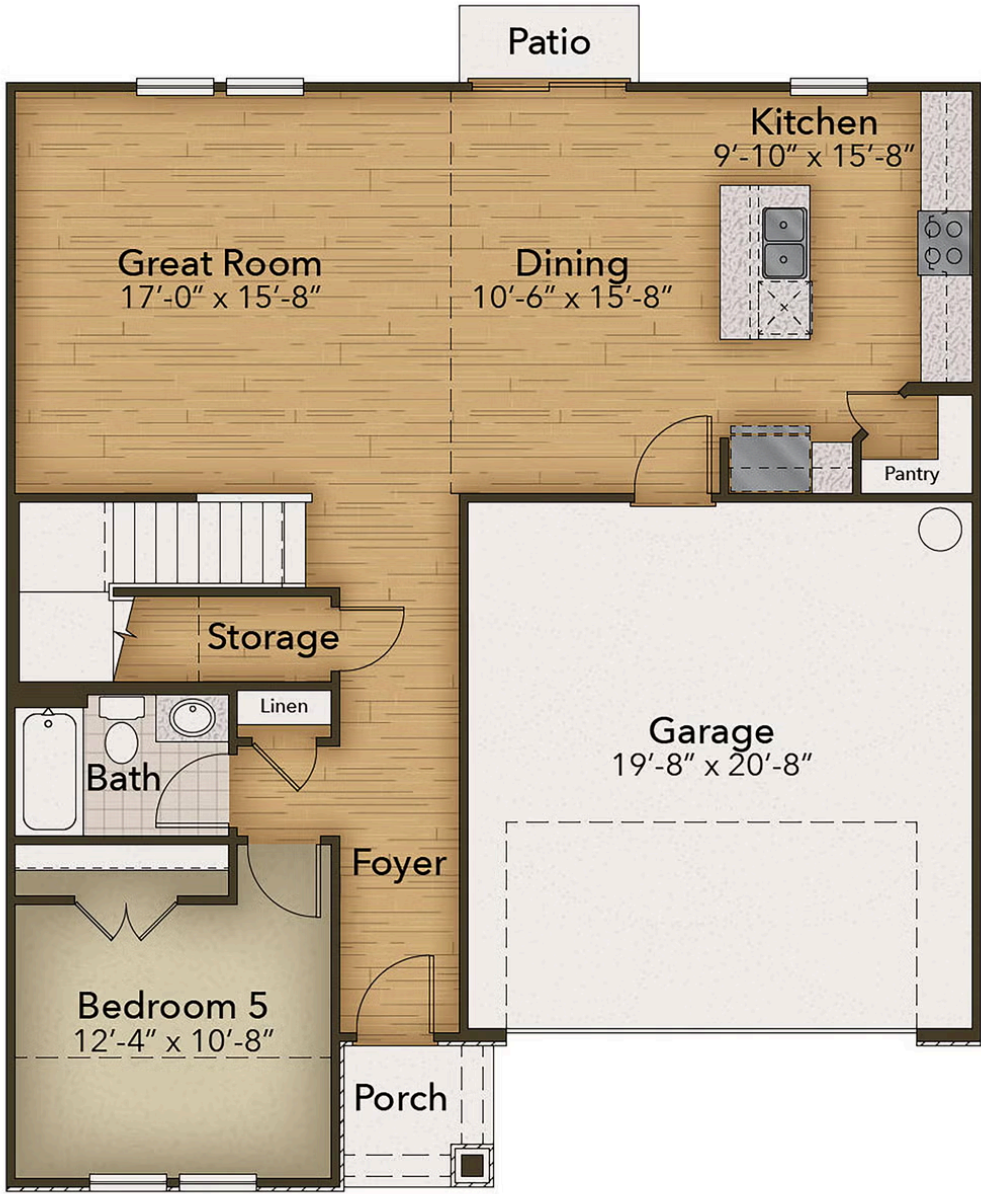

*From \$369,900*

Discover the ideal family home - a spacious, open-concept haven perfect for every lifestyle. The Poppy offers an impressive 2,500 square feet of living space, complete with five inviting bedrooms. Upon entering, you'll be greeted by a grand foyer leading to the expansive great room, dining area, and modern kitchen. Elevate your culinary skills with the option to upgrade to a gourmet kitchen or embrace an alternate layout with stylish island choices and stacked double ovens. Personalize your oasis with the choice of an extended back-covered porch or a cozy fireplace in the great room. Downstairs, find a convenient bedroom and full bath, while upstairs boasts three more bedrooms and an additional full bath with a double vanity. Relax and unwind in the magnificent owner's suite featuring high tray ceilings, dual vanities, and a spacious walk-in closet. Indulge in luxury with the option for a seating area in the owner's shower. Adjacent to the suite is a conveniently located laundry room, ensuring easy access. The Poppy effortlessly harmonizes family activities and provides a tranquil sanctuary to rejuvenate. Find your dream home today.

 5 Bedrooms

 3.0 Bathrooms

 2,427 Sq. Ft.

 2 Stories

**CONTACT US 757-550-2617**  
**WWW.CHESHOMES.COM**

**CONTACT US 757-550-2617**  
**WWW.CESHOMES.COM**