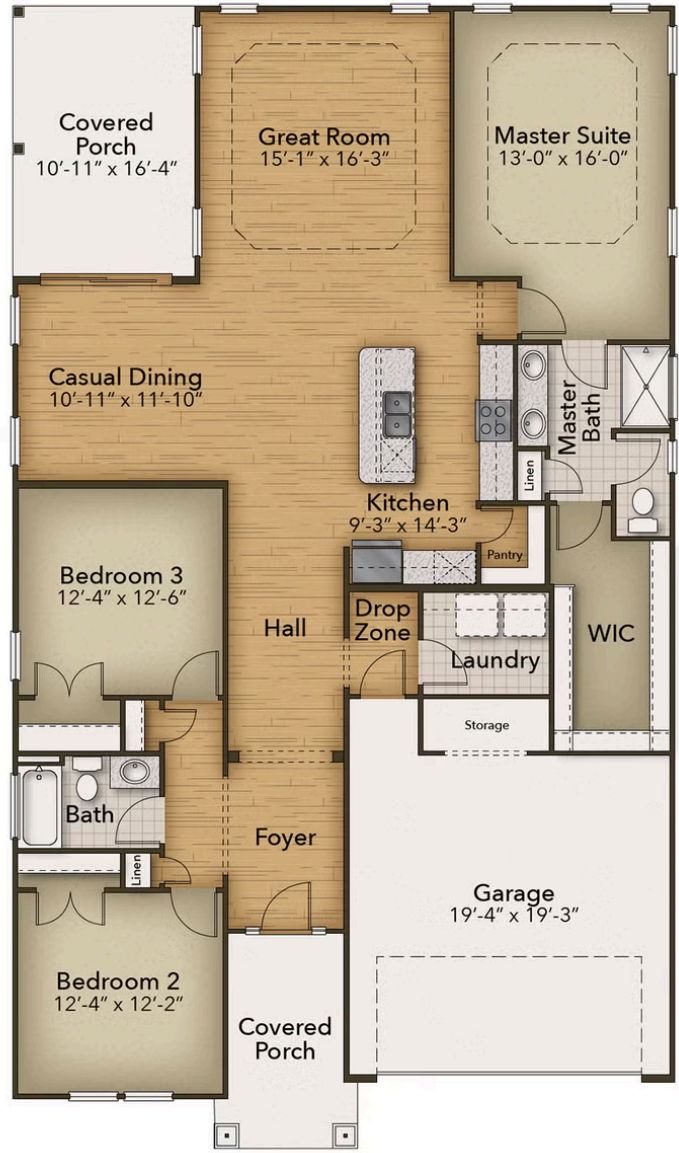

FIRST FLOOR

CONTACT US 757-550-2617
WWW.CHESHOMES.COM