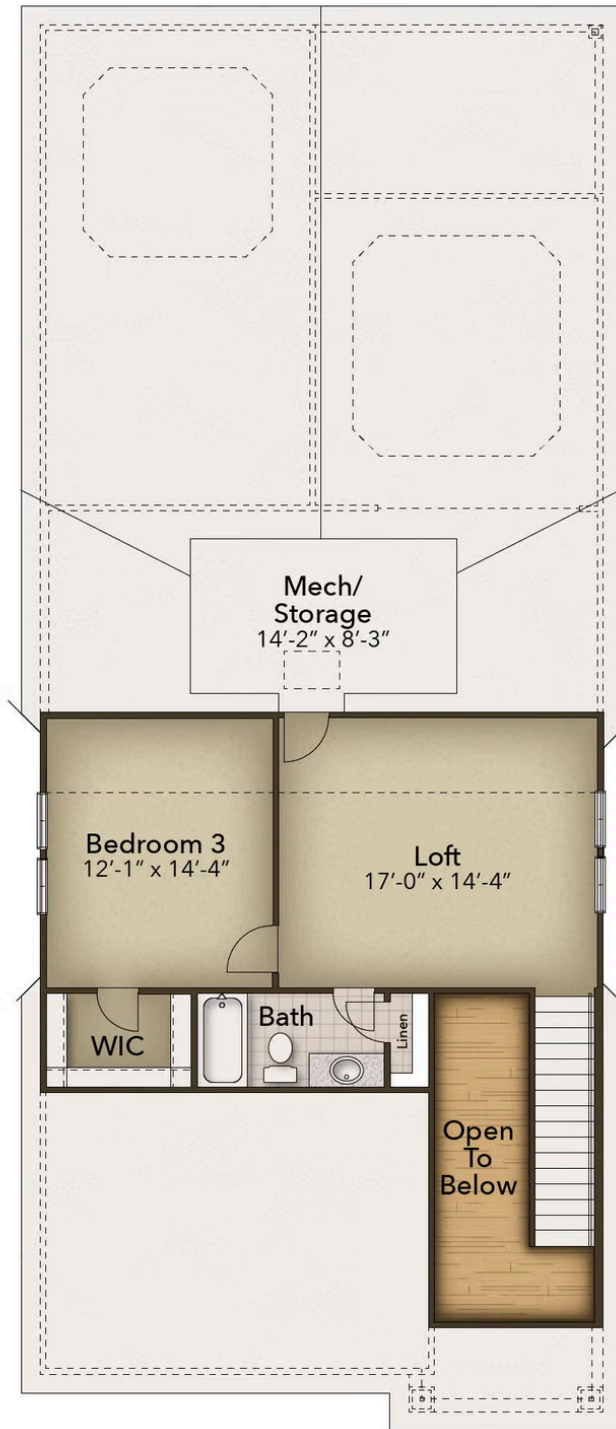

SECOND FLOOR

CONTACT US 757-550-2617

WWW.CESHOMES.COM