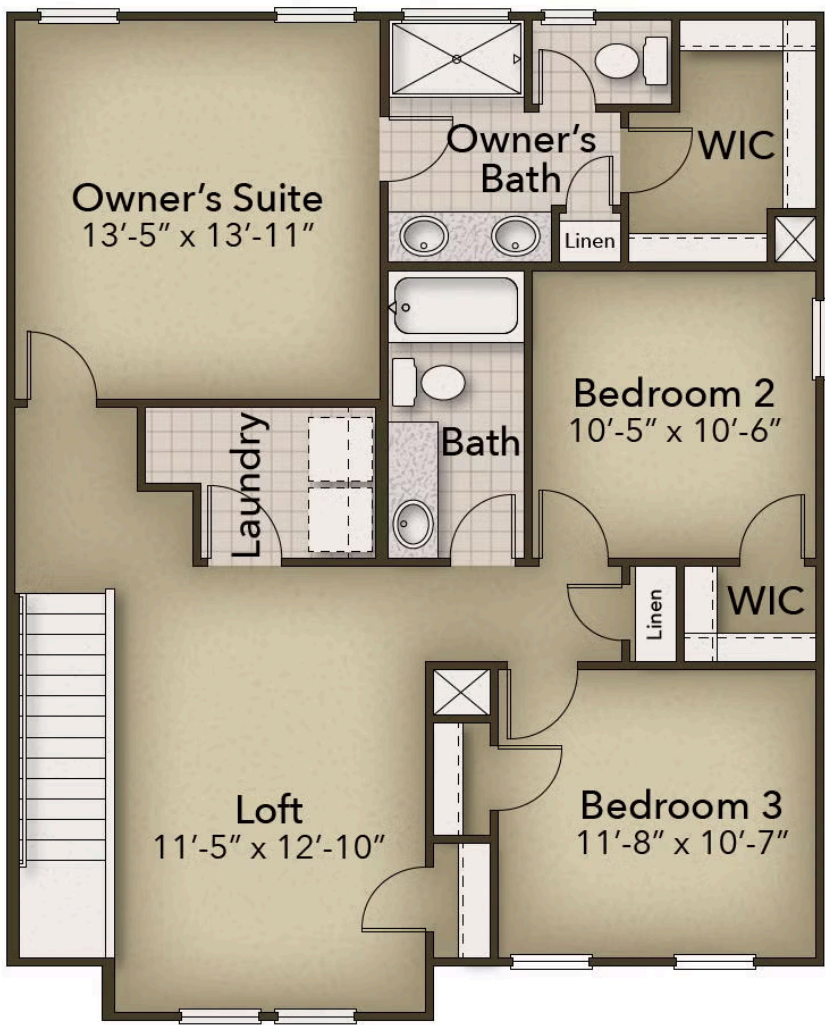

### The Sycamore Floor Plan

Introducing the Sycamore plan - luxury living at its finest with efficient use of space! This stunning home offers 1,795 square feet of pure elegance, featuring three bedrooms and two and a half bathrooms. Prepare to be amazed as you step into the open-concept downstairs living space. The great room, open kitchen, and dining area seamlessly blend together, creating an atmosphere that's perfect for both relaxation and entertaining. No matter how you choose to make this place your own, the Sycamore is more than just a house; it's a place you'll be proud to call home. Get ready to experience true comfort and make your dream home a reality with the Sycamore. \*PHOTOS OF SIMILAR HOME\*

**\$369,900**

 3 Bedrooms

 2.5 Bathrooms

FIRST FLOOR

CONTACT US 757-550-2617  
WWW.CHESHOMES.COM

**SECOND FLOOR**

**CONTACT US 757-550-2617**  
**WWW.CESHOMES.COM**