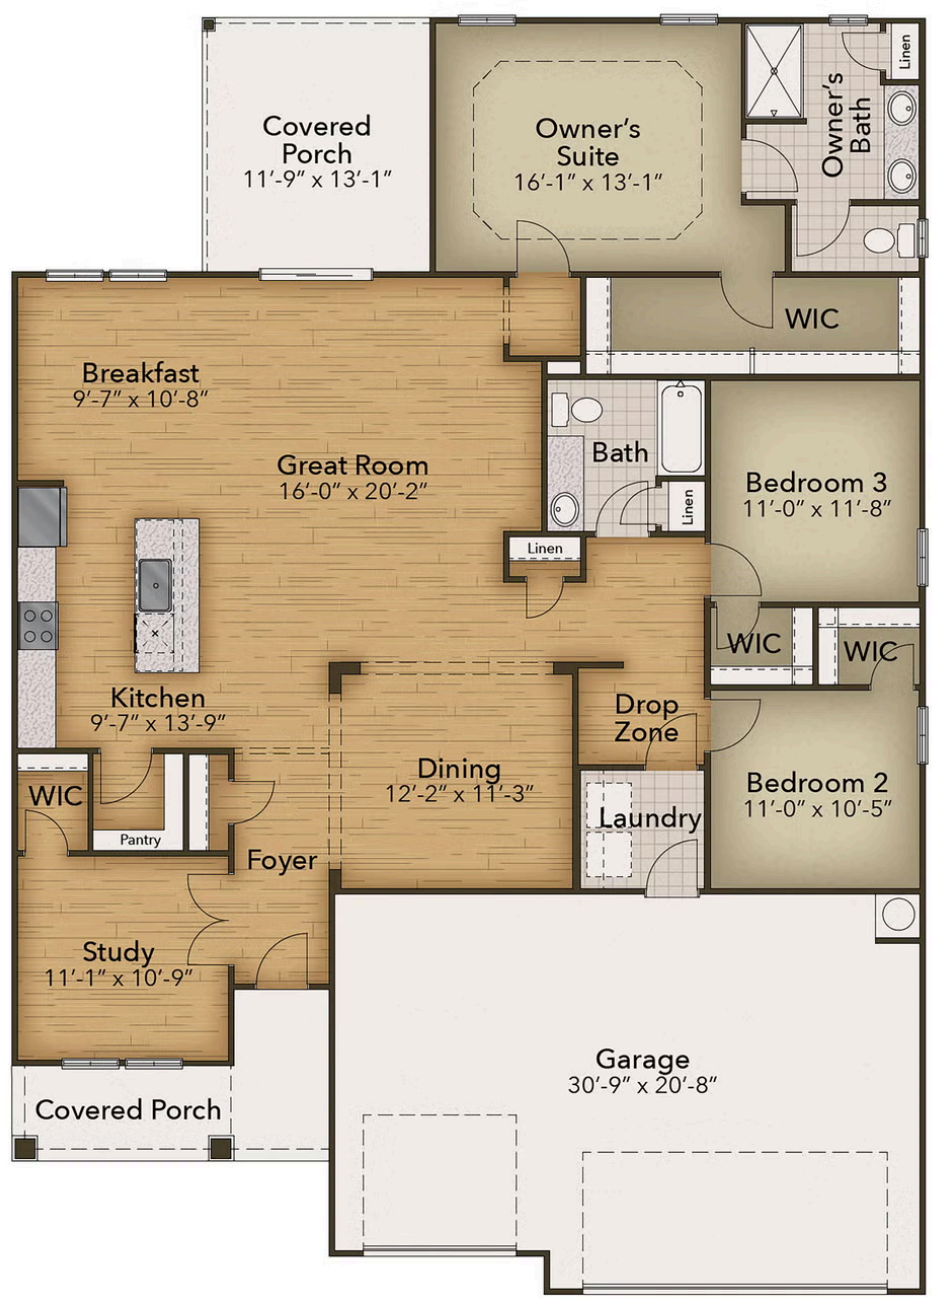

CONTACT US 757-550-2617
WWW.CESHOMES.COM