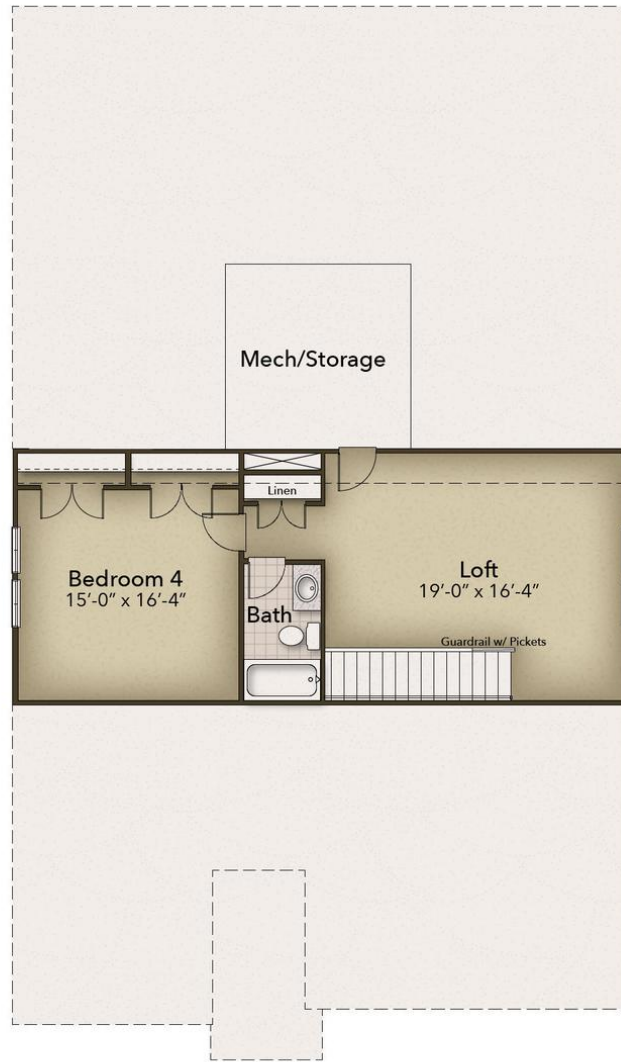

CONTACT US 757-550-2617

WWW.CESHOMES.COM