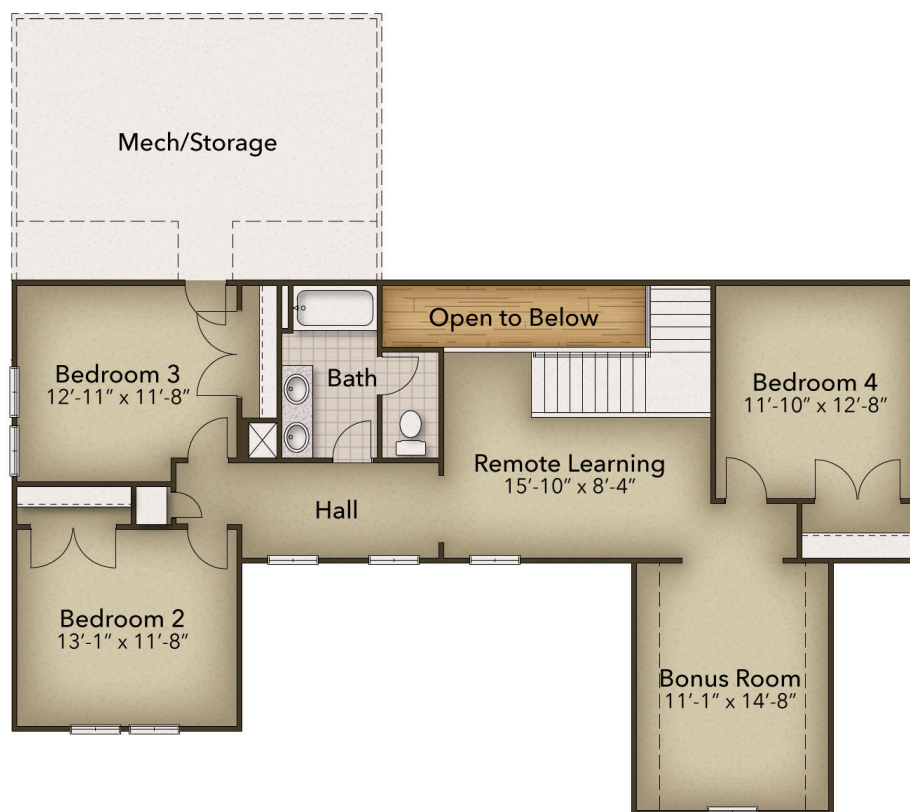

SECOND FLOOR

CONTACT US 757-550-2617

WWW.CESHOMES.COM