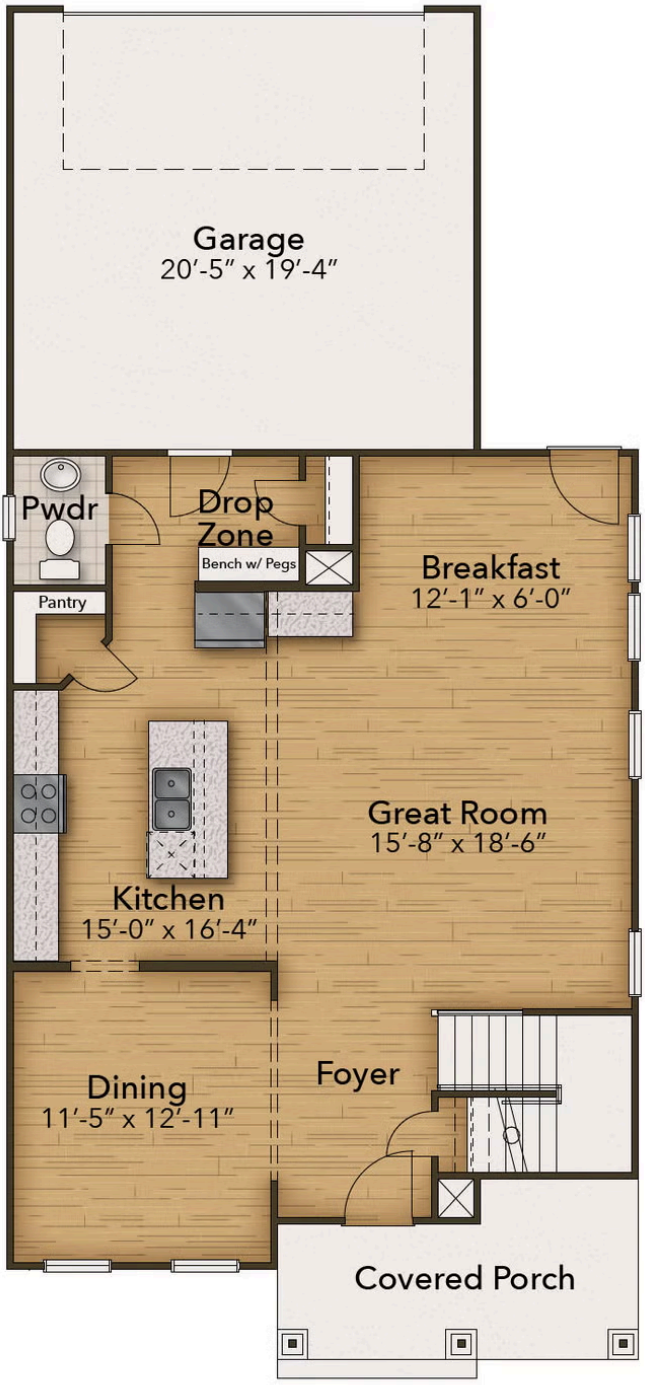

The Currant is a beautifully balanced home that blends comfort and flexibility, offering 2,235 square feet with three to four bedrooms. Step into the welcoming foyer that opens to a formal dining area, which can easily be transformed into a private study with double doors, if you prefer a dedicated workspace. From there, the home flows naturally into the open living area, where the kitchen and great room connect effortlessly. Elevate your kitchen with the gourmet configuration featuring double ovens or enhance your island with the gourmet island upgrade for an even more striking centerpiece. Upstairs, you'll find a spacious open loft that can serve as a flexible second living space, playroom, or be converted into a fourth bedroom. The owner's suite is a real escape, complete ...

 3 Bedrooms

 2.5 Bathrooms

 2,235 Sq. Ft.

 2 Stories

 2 Car Garage

FIRST FLOOR

CONTACT US 757-550-2617
WWW.CHESHOMES.COM

SECOND FLOOR