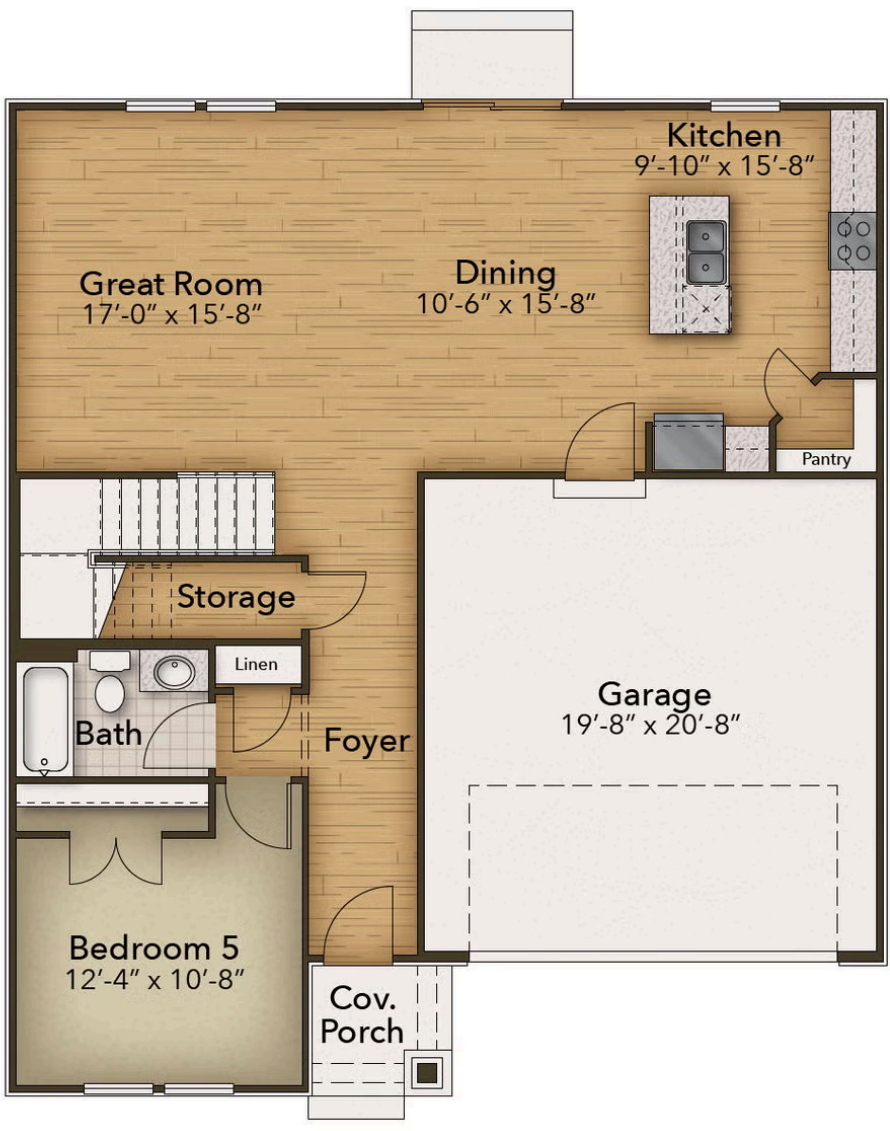

*From \$509,900*

This nearly 2,500-square-foot home is the perfect choice for any family in search of a new place to call theirs. The Poppy is a spacious open-concept home with a total of five bedrooms. When you step off the covered front porch, you will step into a long foyer leading to the vast great room, dining room, and kitchen. Want to step up your cooking game or host a home warming party at the top of your to-do list? Upgrade to the gourmet kitchen or alternate kitchen layout which comes with various island options and stacked double ovens. Buyers can also find options for an extended back-covered porch or a fireplace in the great room. Each of these options helps you personalize the home to fit your specific needs. While one bedroom and full bath are downstairs, up the stairs we find three more bedrooms with another full bath that is equipped with a double vanity. Continuing on the second floor is the vast owner's suite. With tray ceilings, sinks on two separate vanities, and a long walk-in closet, this just may turn into your favorite spot in the house. The owner's ...

 5 Bedrooms

 3.0 Bathrooms

 2,427 Sq.Ft.

 2 Stories

FIRST FLOOR

CONTACT US 757-550-2617

WWW.CESHOMES.COM