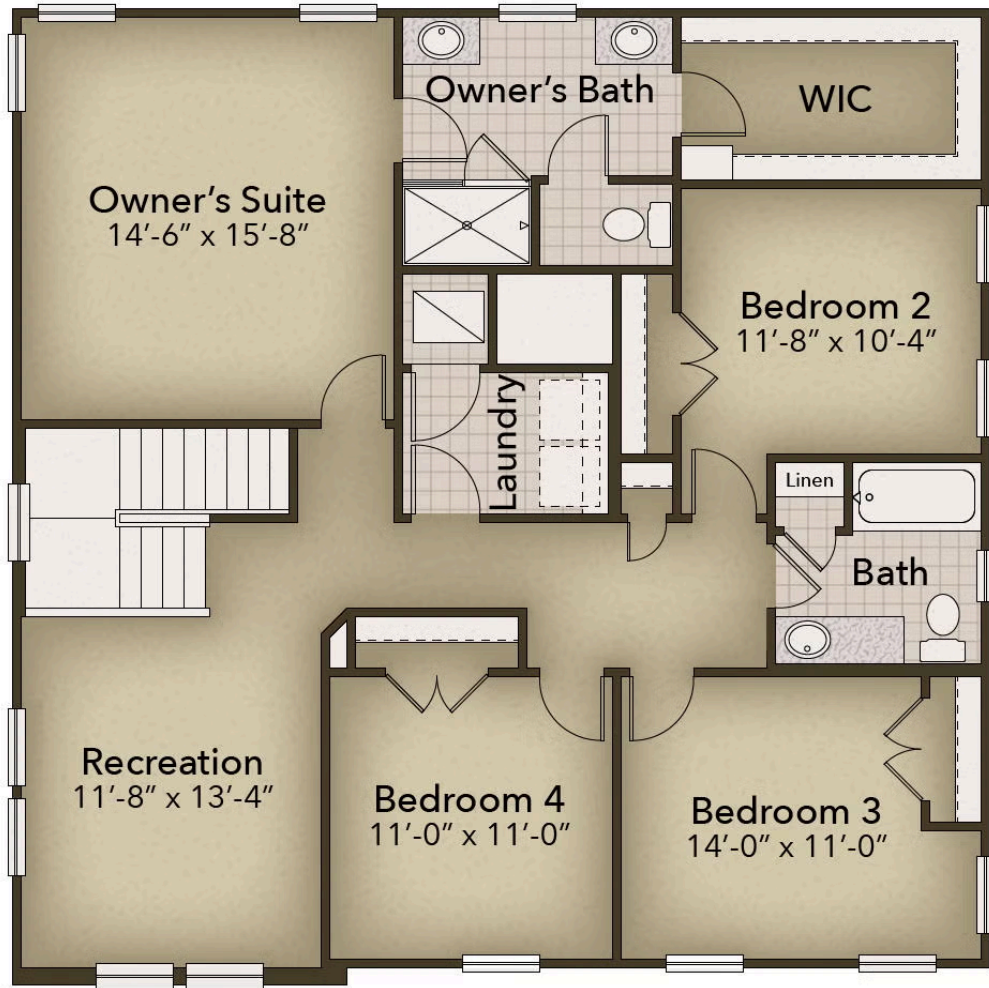

SECOND FLOOR

CONTACT US 757-550-2617

WWW.CESHOMES.COM