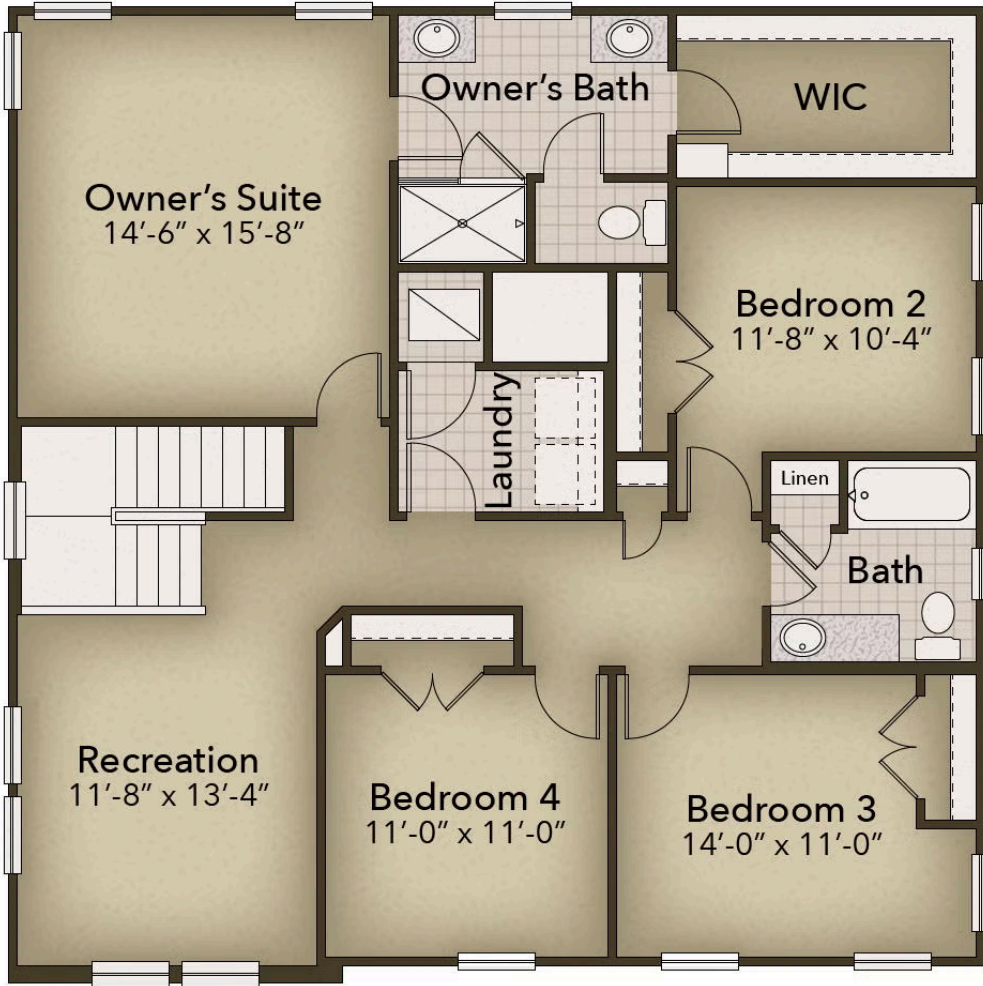

From \$474,900

This nearly 2,500-square-foot home is the perfect choice for any family in search of a new place to call theirs. The Poppy is a spacious open-concept home with a total of five bedrooms. When you step off the covered front porch, you will step into a long foyer leading to the vast great room, dining room, and kitchen. Want to step up your cooking game or host a home warming party at the top of your to-do list? Upgrade to the gourmet kitchen or alternate kitchen layout which comes with various island options and stacked double ovens. Buyers can also find options for an extended back-covered porch or a fireplace in the great room. Each of these options helps you personalize the home to fit your specific needs. While one bedroom and full bath are downstairs, up the stairs we find three more bedrooms with another full bath that is equipped with a double vanity. Continuing on the second floor is the vast owner's suite, including a huge walk-in closet and optional tray ceilings. The owner's bathroom has 2 separate vanities and has the option for a seat in the owner's ...

 5 Bedrooms

 3.0 Bathrooms

 2,427 Sq.Ft.

 2 Stories

FIRST FLOOR

CONTACT US 757-550-2617
WWW.CESHOMES.COM

SECOND FLOOR

CONTACT US 757-550-2617